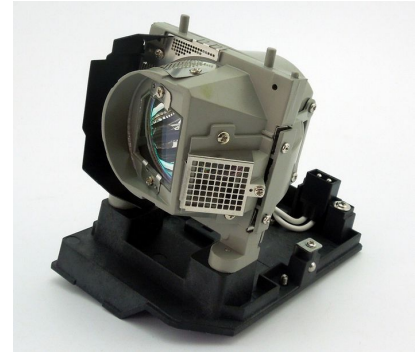

MPN: ML12367

## Projector Lamp for Smartboard 2500 Hours, 230 Watt fit for SMART Board Projector 480i5, 880i5, 885i5, LightRaise 40WI, SB880, UF75,

CoreParts offer a wide range of good Quality Projector Lamps for competitive prices, all manufactured by high quality, certified and trusted suppliers.

## Specifications

<b>Features</b>	<b>Bulb power</b>	230 W
	<b>Compatibility</b>	Smartboard\nUF75
	<b>Service life of lamp</b>	2500 h
<b>Technical details</b>	<b>Quantity per pack</b>	1 pc(s)
<b>Vendor information</b>	<b>Brand Name</b>	CoreParts
	<b>Warranty</b>	1 Year(s)
<b>Weight &amp; dimensions</b>	<b>Package type</b>	Box