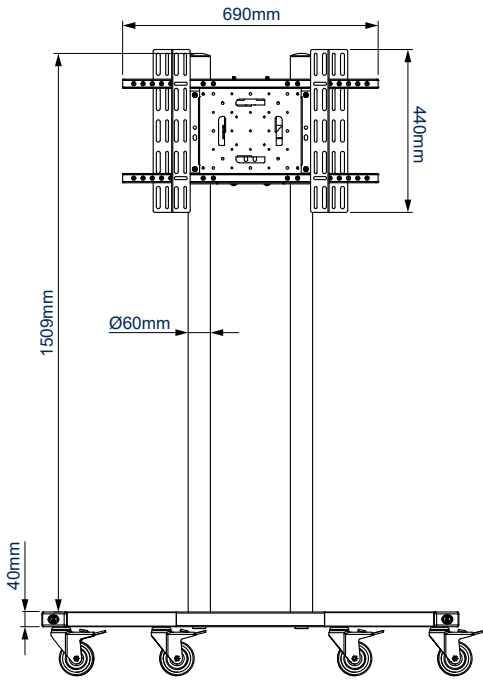

FRONT VIEW WITH CASTORS