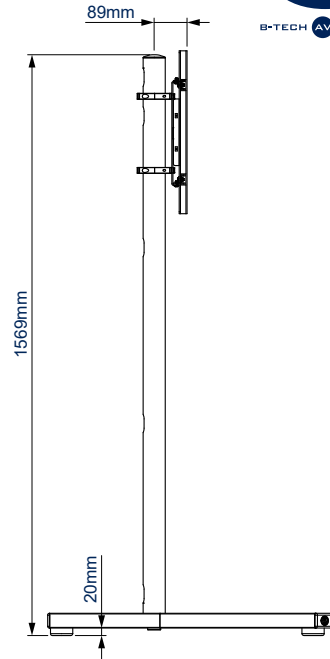

SIDE VIEW WITH LEVELLING FEET