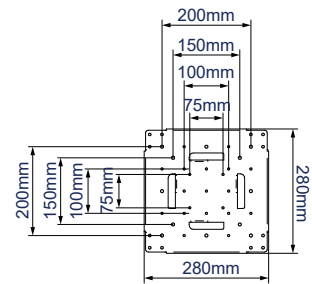

VESA INTERFACE PLATE

PACKING INFORMATION

PLEASE NOTE, THIS IS A **MULTI-BOX ITEM**

COLOUR:	ORDER REF:	EAN CODE:	MASTER CARTON QTY:	INNER CARTON QTY:	MASTER CARTON WEIGHT:	MASTER CARTON CUBE:
Black Base & Black Poles	BT8504/BB	5019318085413	1	0	23.4kg / 9kg	0.075cbm / 0.014cbm
Black Base & Chrome Poles	BT8504/BC	5019318085406	1	0	23.4kg / 9kg	0.075cbm / 0.014cbm