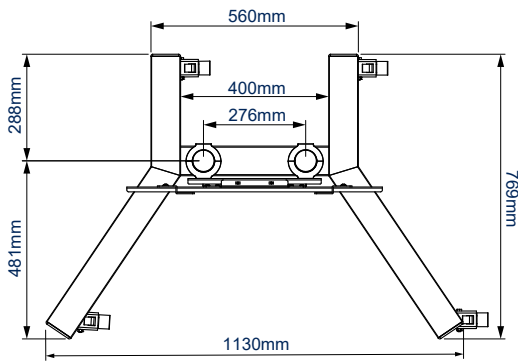

TROLLEY BASE