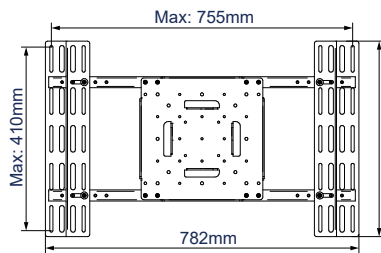

UNIVERSAL INTERFACE PLATE