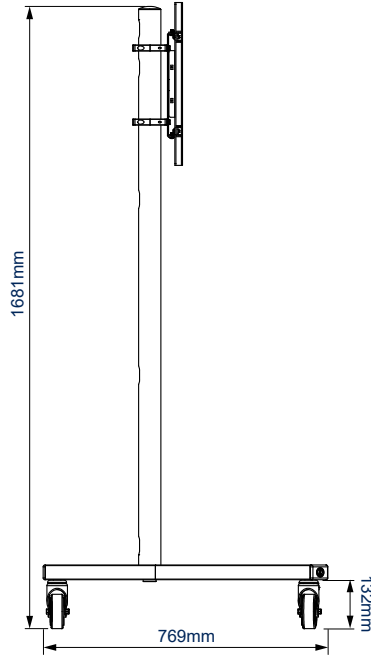

SIDE VIEW WITH CASTORS