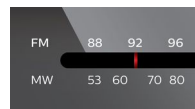

Rich and clear sound

- Dynamic Bass Boost for deep and dramatic sound

Features

Play MP3-CD, CD and CD-R/RW

MP3 stands for "MPEG 1 Audio layer-7.6 cm (3") .MP3 is a revolutionary compression technology by which large digital music files can be made up to 10 times smaller without radically degrading their audio quality. MP3 has become the standard audio compression format used on the world wide web, allowing quick and easy audio file transfer.

FM/MW tuner

FM/MW (AM) stereo tuner

PHILIPS

CD Shuffle/Repeat

The "Shuffle/Repeat" function helps you to get rid of the boredom of hearing your music played in the same order all the time. After loading your favorite songs to the player, all you have to do is to select one of the modes - "Shuffle" or "Repeat" for your tunes to be played in different modes order. Enjoy the different and unique music experience every time you hook up to your player.