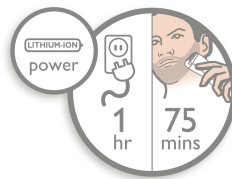

Lithium-Ion battery power

The Lithium Ion battery delivers up to 75 min of powerful cordless use and is fully charged in only 1 hour.