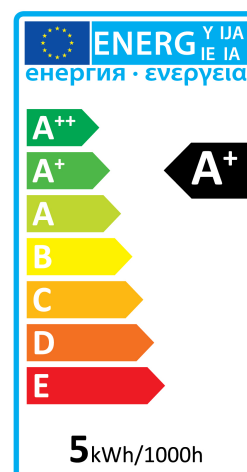

Verbatim LED Candle Frosted E14 4.5W

- E14 Socket
- 220 - 240V
- 20,000 hours Lifetime
- 85% Energy Saving
- Luminous Flux: 350 lm
- Equivalent to 31W incandescent bulb

Product Number 52602

General Data

Lamp Socket	E14
Design	Classic B E14

Electric Data

Wattage (W)	4.5
Wattage Equivalent (W)	31
Voltage (V)	220 - 240 V
Dimmable	no
Power Factor	0.40
Operating Frequency (Hz)	50-60

Geometric Data

Length (mm)	103.2
Diameter (mm)	36.5
Weight (g)	45

Photometric Data

Luminous Flux (lm)	350
CRI	≥ 80
CCT (K)	2700
Beam Angle (°)	160
Luminous Efficacy (lm/W)	77.8
Lifetime (hrs)	20,000
Switching Cycle	100,000

12/07/2017

Energy Rating

Technical Packaging
Details**Barcode**