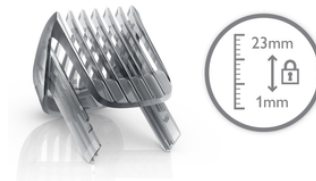

#### Bonus adjustable beard comb

Turn the wheel to simply select and lock in the length you want, whether you have a beard or you want perfect stubble. Just attach the adjustable beard comb for 12 lock-in length settings from 1 to 23 mm, with precisely 2 mm between each length. Or you can use it without the comb for a close 0.5-mm trim.