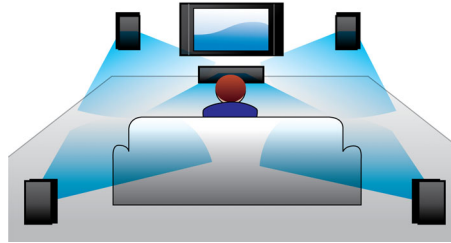

Dolby Digital

Because Dolby Digital, the world's leading digital multi-channel audio standards, make use of the way the human ear naturally processes sound, you experience superb quality surround sound audio with realistic spatial cues.

Works with multiple devices

Works with TVs, BD/DVD players, gaming consoles, MP3 players