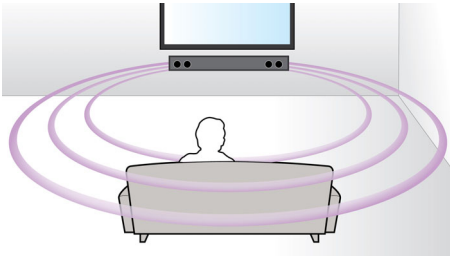

Philips
Soundbar speaker

Virtual surround

Bass reflex system
Opt, Coax, Aux in, Audio in

HTL2100

Great Sound for any TV

Easy 1-cable connection

Get amazing virtual surround sound from your TV via just one cable with this Philips soundbar speaker. In addition to movies, you can also enjoy top quality MP3 playback from your mobile devices.

Connect and enjoy all your entertainment

- Audio in to enjoy music from iPod/iPhone/MP3 player
- Works with TVs, BD/DVD players, gaming consoles, MP3 players

Designed for simplicity

- Low-rise profile for the perfect fit in front of your TV
- Ultra-compact soundbar - just 85cm/33" wide

Richer sound for watching TV and movies

- Virtual Surround Sound for a realistic movie experience
- Dolby Digital for ultimate movie experience

PHILIPS

Highlights

Virtual Surround Sound

Philips Virtual Surround Sound produces rich and immersive surround sound from less than five-speaker system. Highly advanced spatial algorithms faithfully replicate the sonic characteristics that occur in an ideal 5.1-channel environment. Any high quality stereo source is transformed into true-to-life, multi-channel surround sound. No need to purchase extra speakers, wires or speaker stands to appreciate room-filling sound.

Works with multiple devices

Works with TVs, BD/DVD players, gaming consoles, MP3 players

Low-rise profile

Low-rise profile for the perfect fit in front of your TV

Specifications

Sound

- Sound Enhancement: Treble and Bass Control, Virtual Surround Sound
- Sound System: Dolby Digital
- Speaker output power: 2 x 20 W
- Total Power RMS @ 30% THD: 40 W