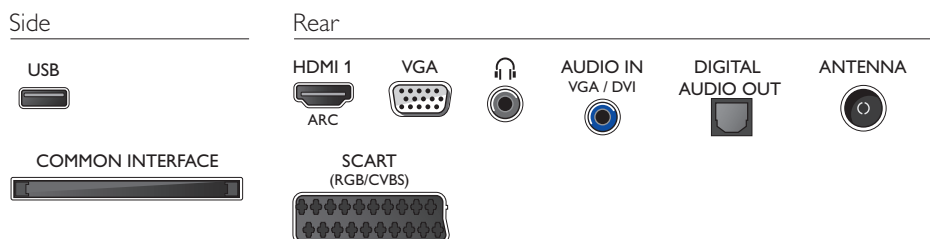

Multimedia Applications

- Video Playback Formats: Containers: AVI, MKV, H264/MPEG-4 AVC, MPEG-1, MPEG-2, MPEG-4, WMV9/VC1

- Subtitles Formats Support: .AAS, .SMI, .SRT, .SSA, .SUB, .TXT
- Music Playback Formats: AAC, AMR, LPCM, M4A, MP3, MPEG1 L1/2, WMA (v2 up to v9.2)
- Picture Playback Formats: JPEG, BMP, GIF, JPS, PNG, PNS

Supported Display Resolution

- Computer inputs: up to 1920 x 1080 @ 60 Hz
- Video inputs: 24, 25, 30, 50, 60 Hz, up to 1920 x 1080p

Tuner/Reception/Transmission

- Digital TV: DVB-T/C
- MPEG Support: MPEG2, MPEG4
- Video Playback: NTSC, PAL, SECAM

Power

- Mains power: AC 220 - 240 V 50/60 Hz
- Ambient temperature: 5°C to 35°C
- EU Energy Label power: 24 W
- Annual energy consumption: 35 kWh
- Standby power consumption: < 0.3 W
- Power Saving Features: Auto switch-off timer, Eco mode, Picture mute (for radio)
- Off mode power consumption: < 0.3 W
- Energy Label Class: A

Dimensions

- Box dimensions (W x H x D): 600 x 390 x 106 mm
- Set dimensions (W x H x D): 510 x 323 x 56 mm
- Set dimensions with stand (W x H x D): 510 x 367 x 145 mm
- Product weight: 3 kg
- Product weight (+stand): 3.2 kg
- Weight incl. Packaging: 4.35 kg
- VESA wall mount compatible: 75 x 75 mm

Accessories

- Included accessories: Remote Control, Tabletop stand, Power cord, Quick start guide, Legal and safety brochure, Warranty Leaflet

Connections

Issue date 2018-02-22

Version: 9.0.1

12 NC: 8670 001 11176
EAN: 87 12581 70835 1

© 2018 Koninklijke Philips N.V.
All Rights reserved.

Specifications are subject to change without notice.
Trademarks are the property of Koninklijke Philips N.V.
or their respective owners.

www.philips.com

* Software upgrade required for Pause TV and USB recording. For more details about the software update, please visit www.philips.com/TV and click on support.

* USB recording for digital channels only, recordings may be limited by broadcast copy protection (CI+). Country and channel restrictions may apply.

* The TV supports DVB reception for 'Free to air' broadcast. Specific DVB operators may not be supported. An up to date list can be found in the FAQ section of the Philips support website. For some operators Conditional Access and subscription are required. Contact your operator for more information.

* Energy consumption in kWh per year based on the power consumption of the television operating 4 hours per day for 365 days. The actual energy consumption will depend on how the television is used.

* EPG and actual visibility (up to 8 days) is country- and operator-dependent.

* (Philips) only compatible with specific Philips player device.