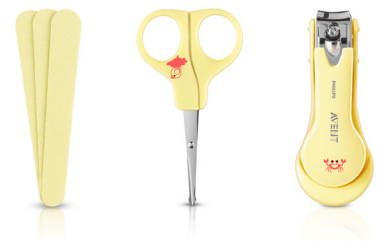

Compact and structured

The structured set offers room for your additional baby care products, whilst it is compact and convenient to take with you. Ideal for travel and nursery.

Nasal aspirator

The nasal aspirator helps to open your babies airways to help your baby feel and sleep better.

Finger tooth brush

Softly massage your baby's gums or teeth.

Nail and hair care set

Complete nail care set with rounded-tip scissors, nail clipper and three emery boards. And a hair care set with rounded-tip comb and soft hair brush.