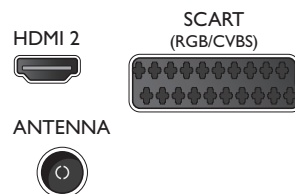

Accessories

- Included accessories: Remote Control, Tabletop stand, Power cord, Quick start guide, Legal and safety brochure, Warranty Leaflet

Connections

Side Left

Side Right

Rear

Issue date 2018-02-22

Version: 6.0.1