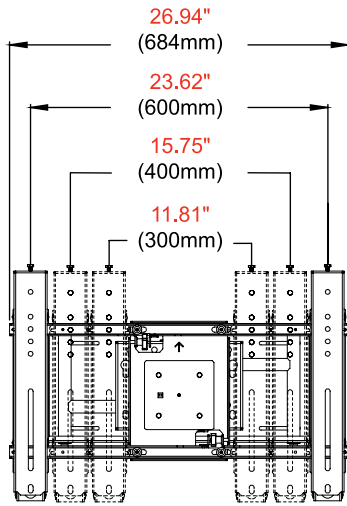

## DS-VWM770

Display size  
**46"-70"**

Max load  
**125lb (56kg)**

**Product Specifications**

	DIMENSIONS (W x H x D)	PRODUCT WEIGHT	LOAD CAPACITY	FINISH	AVAILABLE COLORS
<b>DS-VWM770</b>	26.94" x 18.79" x 4.45"-12.95" (684 x 477 x 113-329mm)	35lb (15.9kg)	125lb (56kg)	Matte	Black

**Package Specifications**

	PACKAGE SIZE (W x H x D)	PACKAGE SHIP WEIGHT	PACKAGE UPC CODE	PACKAGE CONTENTS	UNITS IN PACKAGE
<b>DS-VWM770</b>	35.75" x 21.25" x 5.63" (908 x 539 x 143mm)	42.5lb (19.3kg)	735029300120	Wall mount, adaptor and mounting hardware	1

**Accessories**

**ACC-V800X:** Adaptor for VESA® 800 x 400mm mounting patterns

All dimensions = inch (mm)

**Architect Specifications**

The Smartmount® Special Purpose Video Wall Mount shall be a Peerless-AV model DS-VWM770 and shall be located where indicated on the plans. Assembly and installation shall be done according to instructions provided by the manufacturer.