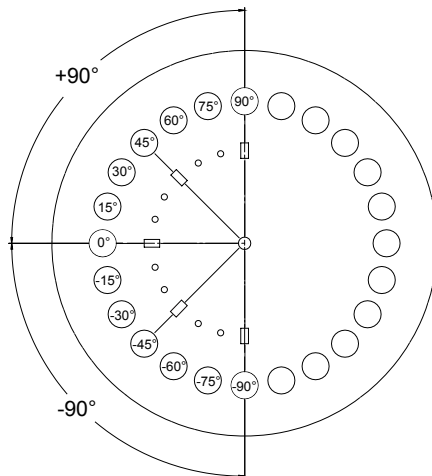

DS-VWM770 SmartMount® Special Purpose Video Wall Mount for 46" -70" Displays

Product Specifications

	DIMENSIONS (W x H x D)	PRODUCT WEIGHT	LOAD CAPACITY	FINISH	AVAILABLE COLORS
DS-VWM770	26.94" x 18.79" x 4.45"-12.95" (684 x 477 x 113-329mm)	35lb (15.9kg)	125lb (56kg)	Matte	Black

Package Specifications

	PACKAGE SIZE (W x H x D)	PACKAGE SHIP WEIGHT	PACKAGE UPC CODE	PACKAGE CONTENTS	UNITS IN PACKAGE
DS-VWM770	35.75" x 21.25" x 5.63" (908 x 539 x 143mm)	42.5lb (19.3kg)	735029300120	Wall mount, adaptor and mounting hardware	1

Accessories

ACC-V800X: Adaptor for VESA® 800 x 400mm mounting patterns

All dimensions = inch (mm)

Architect Specifications

The Smartmount® Special Purpose Video Wall Mount shall be a Peerless-AV model DS-VWM770 and shall be located where indicated on the plans. Assembly and installation shall be done according to instructions provided by the manufacturer.

Visit peerless-av.com to see the complete line of AV solutions from Peerless-AV, including outdoor displays, wireless, kiosks, digital audio, display mounts, projector mounts, carts/stands, and a full assortment of accessories.

Peerless-AV
2300 White Oak Circle
Aurora, IL 60502 USA
(800) 865-2112
(630) 375-5100
Fax: (800) 359-6500

Peerless-AV Europe
Unit 3 Watford Interchange
Colonial Way, Watford
Herts, WD24 4WP
United Kingdom
+44 (0) 1923 200100
Fax: +44 (0) 1923 200101

Peerless-AV de México
Ave de las Industrias 413
Parque Industrial Escobedo
Escobedo, N.L.,
Mexico 66050
+52 (81) 8384-8300
Fax: +52 (81) 8384-8360