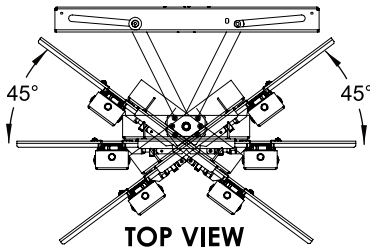

DS-VWM770 SmartMount® Special Purpose Video Wall Mount for 46" -70" Displays

Product Specifications

	DIMENSIONS (W x H x D)	PRODUCT WEIGHT	LOAD CAPACITY	FINISH	AVAILABLE COLORS
DS-VWM770	26.94" x 18.79" x 4.45"-12.95" (684 x 477 x 113-329mm)	35lb (15.9kg)	125lb (56kg)	Matte	Black

Package Specifications

	PACKAGE SIZE (W x H x D)	PACKAGE SHIP WEIGHT	PACKAGE UPC CODE	PACKAGE CONTENTS	UNITS IN PACKAGE
DS-VWM770	35.75" x 21.25" x 5.63" (908 x 539 x 143mm)	42.5lb (19.3kg)	735029300120	Wall mount, adaptor and mounting hardware	1

Accessories

ACC-V800X: Adaptor for VESA® 800 x 400mm mounting patterns

All dimensions = inch (mm)

Architect Specifications

The Smartmount® Special Purpose Video Wall Mount shall be a Peerless-AV model DS-VWM770 and shall be located where indicated on the plans. Assembly and installation shall be done according to instructions provided by the manufacturer.

Visit peerless-av.com to see the complete line of AV solutions from Peerless-AV, including outdoor displays, wireless, kiosks, digital audio, display mounts, projector mounts, carts/stands, and a full assortment of accessories.

Peerless-AV
2300 White Oak Circle
Aurora, IL 60502 USA
(800) 865-2112
(630) 375-5100
Fax: (800) 359-6500

Peerless-AV Europe
Unit 3 Watford Interchange
Colonial Way, Watford
Herts, WD24 4WP
United Kingdom
+44 (0) 1923 200100
Fax: +44 (0) 1923 200101

Peerless-AV de México
Ave de las Industrias 413
Parque Industrial Escobedo
Escobedo, N.L.,
Mexico 66050
+52 (81) 8384-8300
Fax: +52 (81) 8384-8360