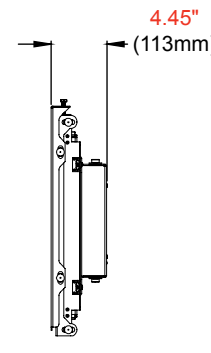

DS-VWM770 SmartMount® Special Purpose Video Wall Mount for 46" -70" Displays

Product Specifications

	DIMENSIONS (W x H x D)	PRODUCT WEIGHT	LOAD CAPACITY	FINISH	AVAILABLE COLORS
DS-VWM770	26.94" x 18.79" x 4.45"-12.95" (684 x 477 x 113-329mm)	35lb (15.9kg)	125lb (56kg)	Matte	Black

Package Specifications

	PACKAGE SIZE (W x H x D)	PACKAGE SHIP WEIGHT	PACKAGE UPC CODE	PACKAGE CONTENTS	UNITS IN PACKAGE
DS-VWM770	35.75" x 21.25" x 5.63" (908 x 539 x 143mm)	42.5lb (19.3kg)	735029300120	Wall mount, adaptor and mounting hardware	1

Accessories

ACC-V800X: Adaptor for VESA® 800 x 400mm mounting patterns

All dimensions = inch (mm)