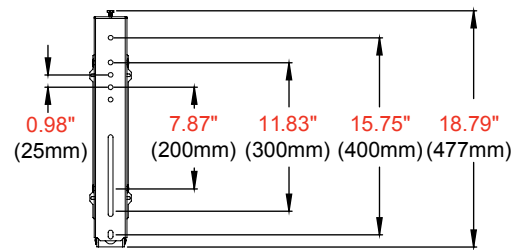

DS-VWM770 SmartMount® Special Purpose Video Wall Mount for 46" -70" Displays

Product Specifications

	DIMENSIONS (W x H x D)	PRODUCT WEIGHT	LOAD CAPACITY	FINISH	AVAILABLE COLORS
DS-VWM770	26.94" x 18.79" x 4.45"-12.95" (684 x 477 x 113-329mm)	35lb (15.9kg)	125lb (56kg)	Matte	Black

Package Specifications

	PACKAGE SIZE (W x H x D)	PACKAGE SHIP WEIGHT	PACKAGE UPC CODE	PACKAGE CONTENTS	UNITS IN PACKAGE
DS-VWM770	35.75" x 21.25" x 5.63" (908 x 539 x 143mm)	42.5lb (19.3kg)	735029300120	Wall mount, adaptor and mounting hardware	1

Accessories

ACC-V800X: Adaptor for VESA® 800 x 400mm mounting patterns

All dimensions = inch (mm)

Architect Specifications

The Smartmount® Special Purpose Video Wall Mount shall be a Peerless-AV model DS-VWM770 and shall be located where indicated on the plans. Assembly and installation shall be done according to instructions provided by the manufacturer.

Visit peerless-av.com to see the complete line of AV solutions from Peerless-AV, including outdoor displays, wireless, kiosks, digital audio, display mounts, projector mounts, carts/stands, and a full assortment of accessories.

Peerless-AV
2300 White Oak Circle
Aurora, IL 60502 USA
(800) 865-2112
(630) 375-5100
Fax: (800) 359-6500

Peerless-AV Europe
Unit 3 Watford Interchange
Colonial Way, Watford
Herts, WD24 4WP
United Kingdom
+44 (0) 1923 200100
Fax: +44 (0) 1923 200101

Peerless-AV de México
Ave de las Industrias 413
Parque Industrial Escobedo
Escobedo, N.L.,
Mexico 66050
+52 (81) 8384-8300
Fax: +52 (81) 8384-8360