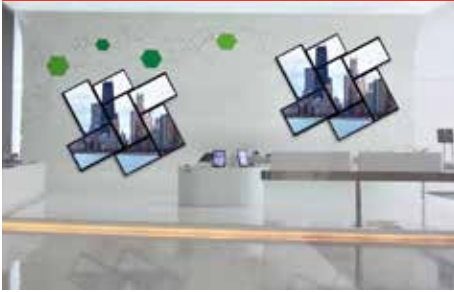

## DS-VWM770

Display size  
**46"-70"**

Max load  
**125lb (56kg)**

# Special Purpose Video Wall Mount

FOR 46" TO 70" DISPLAYS

The DS-VWM770 Special Purpose Video Wall Mount from Peerless-AV allows designers to take video walls to the next level. Displays attach to the mount in 15 degree increments providing designers with an endless array of design possibilities. Ten points of microadjustment delivers the fine tuning needed to create a seamless video wall appearance. In addition, the mount extends from the wall and pivots for quick and convenient rear display access and servicing. Once finished, simply push the display back where it securely clips in the home position.

### Additional Features

- ✓ Display attaches to the mount in 15° increments from 0° – 360° providing designers with endless creative possibilities
- ✓ Display extends from the wall allowing the user to easily service the video wall
- ✓ Ten points of micro adjustment provide precise video wall alignment
- ✓ Includes security lock out screw to eliminate pull-out ability
- ✓ Accommodates VESA® mounting patterns of 300 x 300, 400 x 200, 400 x 300, 400 x 400, 600 x 400mm
- ✓ Offers up to 90° of swivel for convenient rear access when extended from the wall