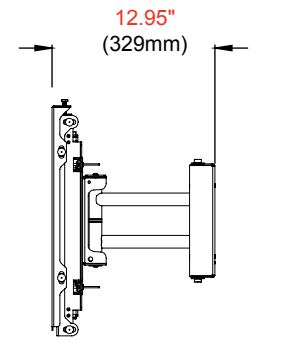

DS-VWM770 SmartMount® Special Purpose Video Wall Mount for 46" -70" Displays

Product Specifications

	DIMENSIONS (W x H x D)	PRODUCT WEIGHT	LOAD CAPACITY	FINISH	AVAILABLE COLORS
DS-VWM770	26.94" x 18.79" x 4.45"-12.95" (684 x 477 x 113-329mm)	35lb (15.9kg)	125lb (56kg)	Matte	Black

Package Specifications

	PACKAGE SIZE (W x H x D)	PACKAGE SHIP WEIGHT	PACKAGE UPC CODE	PACKAGE CONTENTS	UNITS IN PACKAGE
DS-VWM770	35.75" x 21.25" x 5.63" (908 x 539 x 143mm)	42.5lb (19.3kg)	735029300120	Wall mount, adaptor and mounting hardware	1

Accessories

ACC-V800X: Adaptor for VESA® 800 x 400mm mounting patterns

All dimensions = inch (mm)

Architect Specifications

The Smartmount® Special Purpose Video Wall Mount shall be a Peerless-AV model DS-VWM770 and shall be located where indicated on the plans. Assembly and installation shall be done according to instructions provided by the manufacturer.

Visit peerless-av.com to see the complete line of AV solutions from Peerless-AV, including outdoor displays, wireless, kiosks, digital audio, display mounts, projector mounts, carts/stands, and a full assortment of accessories.

Peerless-AV
2300 White Oak Circle
Aurora, IL 60502 USA
(800) 865-2112
(630) 375-5100
Fax: (800) 359-6500

Peerless-AV Europe
Unit 3 Watford Interchange
Colonial Way, Watford
Herts, WD24 4WP
United Kingdom
+44 (0) 1923 200100
Fax: +44 (0) 1923 200101

Peerless-AV de México
Ave de las Industrias 413
Parque Industrial Escobedo
Escobedo, N.L.,
Mexico 66050
+52 (81) 8384-8300
Fax: +52 (81) 8384-8360