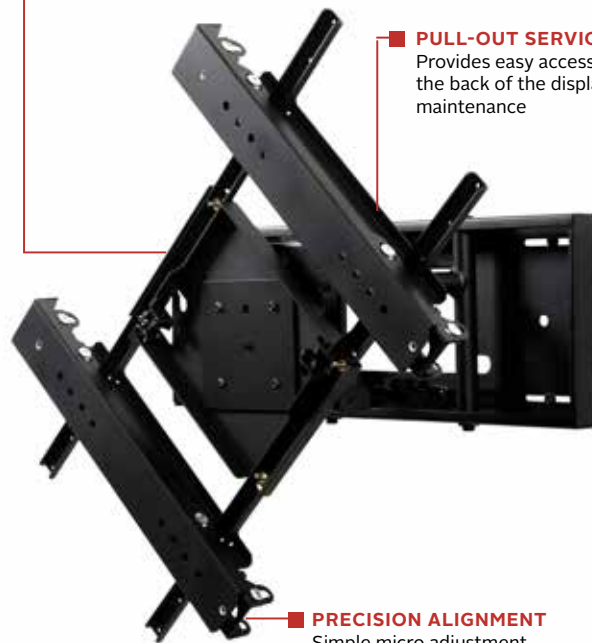

# Special Purpose Video Wall Mount

FOR 46" TO 70" DISPLAYS

The DS-VWM770 Special Purpose Video Wall Mount from Peerless-AV allows designers to take video walls to the next level. Displays attach to the mount in 15 degree increments providing designers with an endless array of design possibilities. Ten points of microadjustment delivers the fine tuning needed to create a seamless video wall appearance. In addition, the mount extends from the wall and pivots for quick and convenient rear display access and servicing. Once finished, simply push the display back where it securely clips in the home position.

### Additional Features

- ✓ Display attaches to the mount in 15° increments from 0° – 360° providing designers with endless creative possibilities
- ✓ Display extends from the wall allowing the user to easily service the video wall
- ✓ Ten points of micro adjustment provide precise video wall alignment
- ✓ Includes security lock out screw to eliminate pull-out ability
- ✓ Accommodates VESA® mounting patterns of 300 x 300, 400 x 200, 400 x 300, 400 x 400, 600 x 400mm
- ✓ Offers up to 90° of swivel for convenient rear access when extended from the wall

*The DS-VWM770 allows you to adjust the mount in 15 degree increments, providing designers with limitless design possibilities.*

**MULTIPLE MOUNTING ANGLES**  
Provides endless creative possibilities

**PULL-OUT SERVICE ACCESS**  
Provides easy access to the back of the display for maintenance

**PRECISION ALIGNMENT**  
Simple micro adjustment at 10 points seamlessly align the displays

90° of swivel for convenient rear access when extended from the wall

**DS-VWM770** SmartMount® Special Purpose Video Wall Mount for 46" -70" Displays