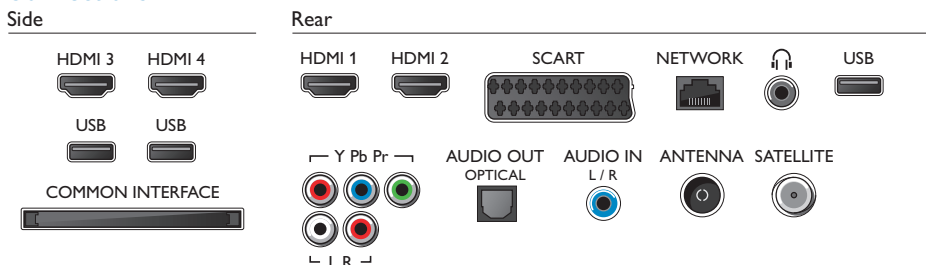

Tuner/Reception/Transmission

- Digital TV: DVB-T/T2/C/S/S2, Astra HD+ support, Freeview HD*
- MPEG Support: MPEG2, MPEG4
- Video Playback: NTSC, PAL, SECAM
- TV Programme guide*: 8-day Electronic Programme Guide

55PUS7809/12

Signal strength indication

- Teletext: 1000-page Hypertext

Power

- Mains power: AC 220 - 240 V 50/60 Hz
- Ambient temperature: 5°C to 35°C
- EU Energy Label power: 86 W
- Annual energy consumption: 119 kWh
- Energy Label Class: A+
- Standby power consumption: < 0.3 W
- Power Saving Features: Auto switch-off timer, Light sensor, Picture mute (for radio)

Dimensions

- Box dimensions (W x H x D): 1338 x 929 x 198 mm
- Set dimensions (W x H x D): 1232 x 710 x 35 mm
- Set dimensions with stand (W x H x D): 1232 x 788 x 220 mm
- Product weight: 19.5 kg
- Product weight (+stand): 23.4 kg
- Weight incl. Packaging: TBC kg
- VESA wall mount compatible: 400 x 400 mm

Accessories

- Included accessories: 4 x Passive 3D Glasses, Remote Control, 2 x AA Batteries, Tabletop swivel stand, Power cord, Quick start guide, Legal and safety brochure
- Optional accessories: Philips TV camera PTA317, 3D glasses PTA417, 3D glasses Game kit PTA436

Connections

Issue date 2015-05-25

Version: 6.1.2

12 NC: 8670 001 11982
EAN: 87 12581 71208 2

© 2015 Koninklijke Philips N.V.
All Rights reserved.

Specifications are subject to change without notice. Trademarks are the property of Koninklijke Philips N.V. or their respective owners.

www.philips.com

* MyRemote app and related functionalities varies according to the TV model and country, as well as smart device model and OS. For more details, please visit: www.philips.com/TV.

* For smart TV app, visit www.philips.com/TV to discover the services offered in your country

* Cloud TV offering depends on country availability and regulations

* Compatibility depends on Wi-Fi Miracast certification and Android 4.2 or later. For more details please refer to your device documentation.

* USB recording for digital channels only, recordings may be limited by broadcast copy protection (CI+). Country and channel restrictions may apply.

* Philips TV camera (PTA317) is sold separately.

* Parents should monitor their children during 3D viewing and ensure they do not experience any discomfort as mentioned above. Watching 3D is not recommended for children under 6 years of age as their visual system is not fully developed yet.

* The TV supports DVB reception for 'Free to air' broadcast. Specific DVB operators may not be supported. An up to date list can be found in the FAQ section of the Philips support website. For some operators Conditional Access and subscription are required. Contact your operator for more information.

* Energy consumption in kWh per year based on the power consumption of the television operating 4 hours per day for 365 days. The actual energy consumption will depend on how the television is used.

* EPG and actual visibility (up to 8 days) is country- and operator-dependent.

* (Philips) only compatible with specific Philips player device.