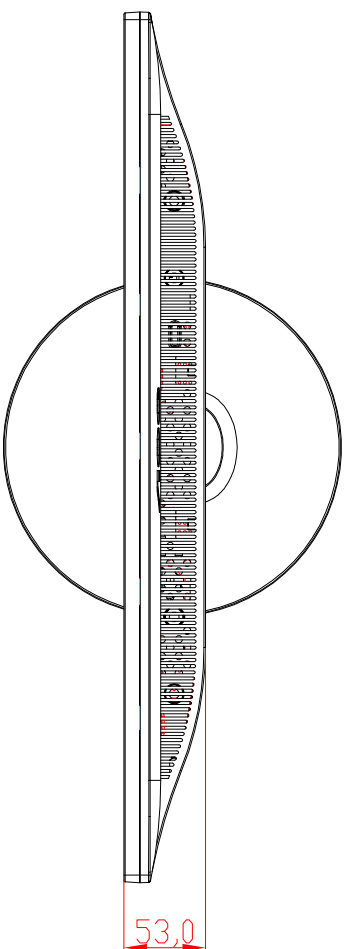

# E2460SH

尺寸范围	公差	单位
50~150	±0.15	mm
150~250	±0.2	mm
250~400	±0.25	mm
400~	±0.3	mm

TPV DISPLAY TECHNOLOGY (CHINA) CO., LTD.  
 Tel: 86-010-87563000  
 Fax: 86-010-87563152

DRAWN BY:  
 CHECKED BY:  
 APPROVED BY:

FINISH:  
 MATERIAL:  
 PART NAME:

COLOR:

WALL THICKNESS:  
 PART NO.:

UNIT:

SCALE:  
 DATE:

VERSION: