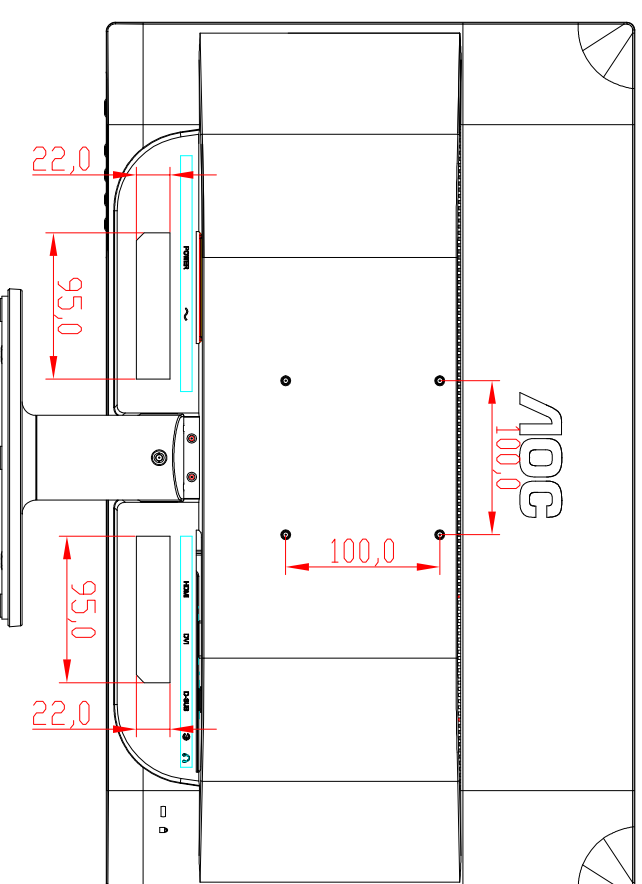

# E2460SH

尺寸范围	公差	单位
50~150	±0.15	mm
150~250	±0.2	mm
250~400	±0.25	mm
400~	±0.3	mm

TPV DISPLAY TECHNOLOGY (CHINA) CO., LTD.  
 Tel: 86-010-87563000  
 Fax: 86-010-87563152

DRAWN BY:  
 CHECKED BY:  
 APPROVED BY:

FINISH:  
 MATERIAL:  
 PART NAME:

COLOR:

WALL THICKNESS:  
 PART NO.:

UNIT:

SCALE:  
 DATE:

VERSION: