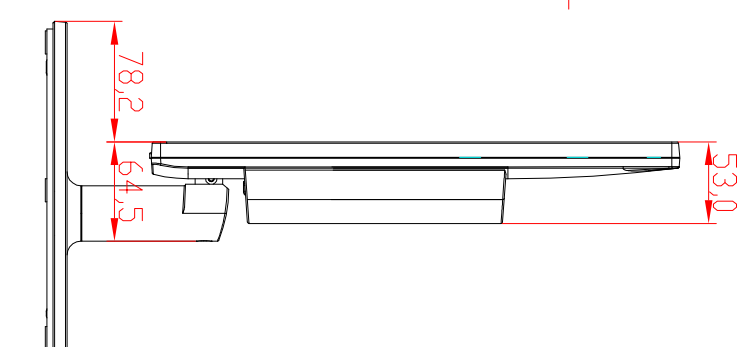

# E2460SH

尺寸范围	公差	单位
50~150	±0.15	mm
150~250	±0.2	mm
250~400	±0.25	mm
400~	±0.3	mm

TPV DISPLAY TECHNOLOGY (CHINA) CO., LTD.  
 Tel: 86-010-87563000  
 Fax: 86-010-87563152

DRAWN BY:  
 CHECKED BY:  
 APPROVED BY:

FINISH:  
 MATERIAL:  
 PART NAME:

COLOR:

WALL THICKNESS:  
 PART NO.:

UNIT:

SCALE:  
 DATE:

VERSION: