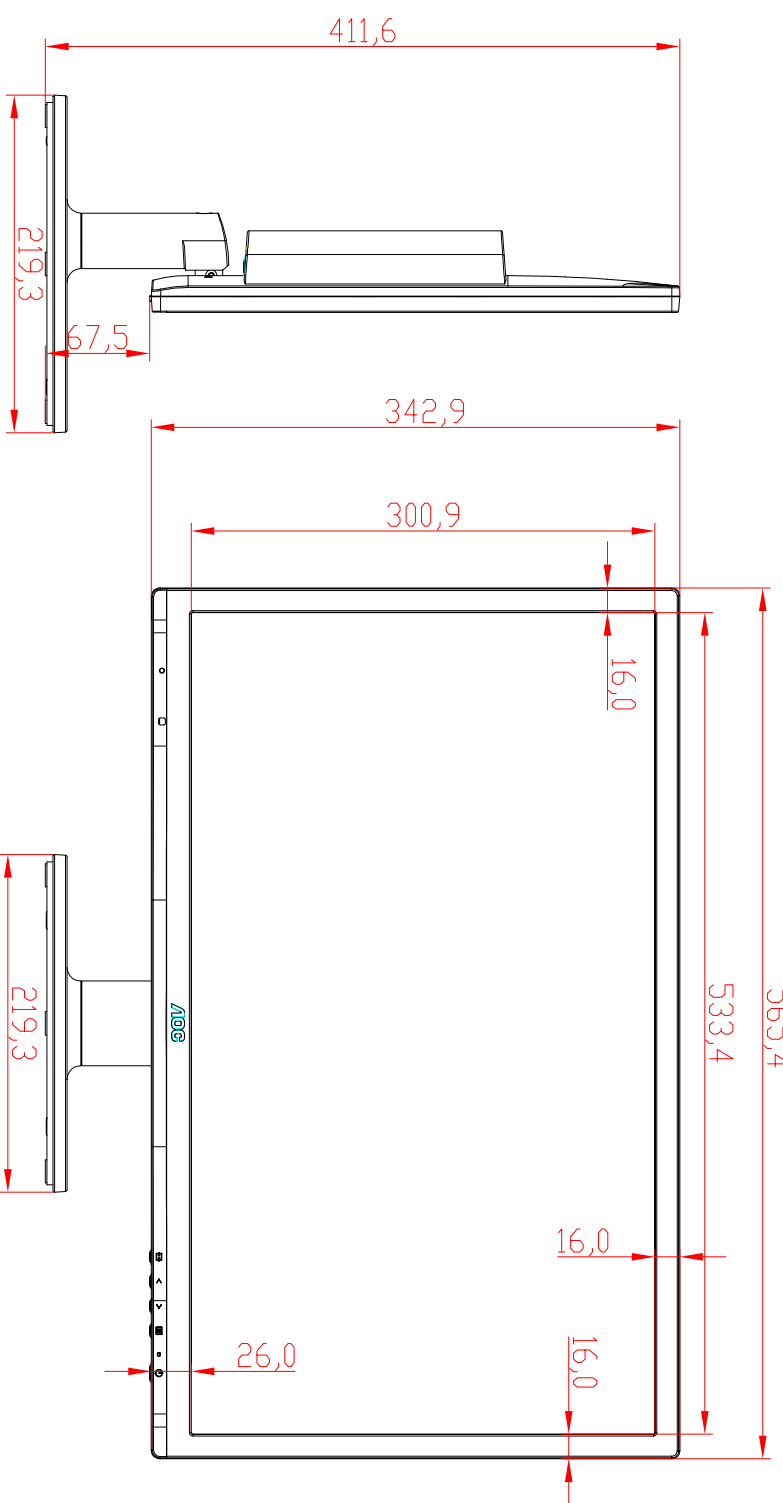

# E2460SH

尺寸范围	公差	单位
50~150	±0.15	mm
150~250	±0.2	mm
250~400	±0.25	mm
400~	±0.3	mm

TPV DISPLAY TECHNOLOGY (CHINA) CO., LTD.  
 Tel: 86-010-87563000  
 Fax: 86-010-87563152

DRAWN BY:  
 CHECKED BY:  
 APPROVED BY:

FINISH:  
 MATERIAL:  
 PART NAME:

COLOR:

WALL THICKNESS:  
 PART NO.:

UNIT:

SCALE:  
 DATE:

VERSION: