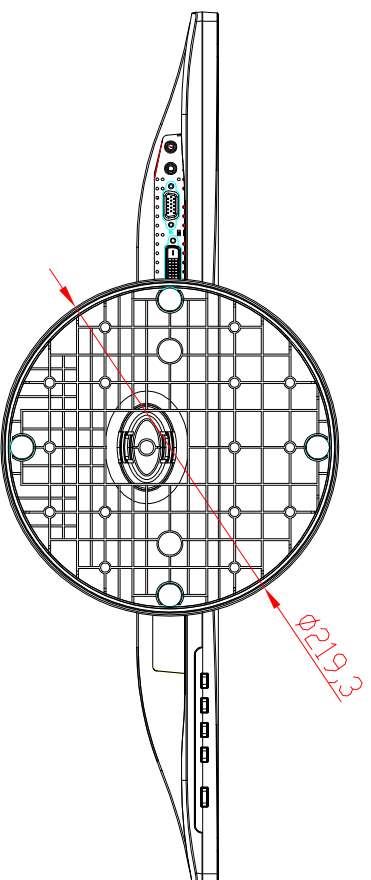

# E2460SH

尺寸范围	公差	单位
50~150	±0.15	mm
150~250	±0.2	mm
250~400	±0.25	mm
400~	±0.3	mm

TPV DISPLAY TECHNOLOGY (CHINA) CO., LTD.  
 Tel: 86-010-87563000  
 Fax: 86-010-87563152

DRAWN BY:  
 CHECKED BY:  
 APPROVED BY:

FINISH:  
 MATERIAL:  
 PART NAME:

COLOR:

WALL THICKNESS:  
 PART NO.:

UNIT:

SCALE:  
 DATE:

VERSION: