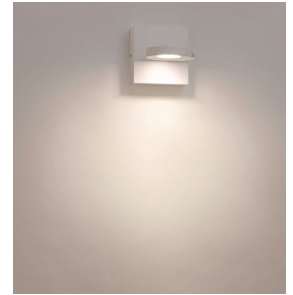

Philips Dimmable LED
Clockwork single spot light

Dimmable light

Perfect for creating ambience
Gentle LED, easy on your eyes
Easy to install with ClickFix

53170/31/16

Smooth dimming, from bright to soft light

Clockwork single spot light

Dimmable light Perfect for creating ambience, Gentle LED, easy on your eyes, Easy to install with ClickFix

Highlights

Smooth and deep dimming

Change your room ambience to suit whatever you're doing. With the Philips Dimmable LED spots you can easily adjust the light brightness at a turn of your dimmer. Dim smoothly from 100% bright light for functional activities, down to 10% soft light for relaxed free time.

Perfect for accent lighting

Modern lighting with a familiar wide-angle light output (40 degrees), this LED spot is suitable for both accent lighting and general-purpose lighting. It is ideal for use in kitchens, living rooms and dining rooms.

Easy-to-adjust spot head

The adjustable spot head is designed to direct the light where you need it most.

High quality material

This spot light is made of long-lasting, high-quality materials with superior finishing. This ensures a solid and durable product that will enhance and light up your home for many years to come.