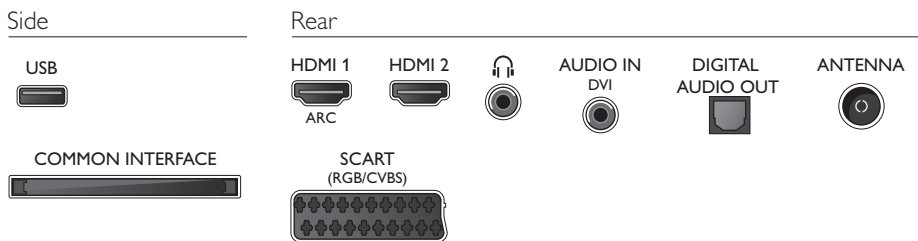

Multimedia Applications

- Video Playback Formats: Containers: AVI, MKV, H264/MPEG-4 AVC, MPEG-1, MPEG-2, MPEG-4, WMV9/VC1
- Subtitles Formats Support: .AAS, .SMI, .SRT, .SSA,

.SUB, .TXT

- Music Playback Formats: AAC, AMR, LPCM, M4A, MP3, MPEG1 L1/2, WMA (v2 up to v9.2)
- Picture Playback Formats: JPEG, BMP, GIF, JPS, PNG, PNS

Supported Display Resolution

- Computer inputs: up to 1920 x 1080 @ 60 Hz
- Video inputs: 24, 25, 30, 50, 60 Hz, up to 1920 x 1080p

Tuner/Reception/Transmission

- Digital TV: DVB-T/C
- MPEG Support: MPEG2, MPEG4
- Video Playback: NTSC, PAL, SECAM

Power

- Energy Label Class: A
- Mains power: AC 220 - 240 V 50/60 Hz
- Ambient temperature: 5°C to 35°C
- EU Energy Label power: 34 W
- Annual energy consumption: 50 kWh
- Standby power consumption: < 0.3 W
- Power Saving Features: Auto switch-off timer, Eco mode, Picture mute (for radio)
- Off mode power consumption: < 0.3 W

Dimensions

- Box dimensions (W x H x D): 798 x 564 x 133 mm
- Set dimensions (W x H x D): 726 x 424 x 64 mm
- Set dimensions with stand (W x H x D): 726 x 485 x 186 mm
- Product weight: 5 kg
- Product weight (+stand): 5.6 kg
- Weight incl. Packaging: 8.1 kg
- VESA wall mount compatible: 100 x 100 mm

Accessories

- Included accessories: Remote Control, Tabletop stand, Power cord, Quick start guide, Legal and safety brochure, Warranty Leaflet

Connections

Issue date 2018-02-22

Version: 4.0.1

12 NC: 8670 001 13867
EAN: 87 12581 71825 1

© 2018 Koninklijke Philips N.V.
All Rights reserved.

Specifications are subject to change without notice.
Trademarks are the property of Koninklijke Philips N.V.
or their respective owners.

www.philips.com

* Software upgrade required for Pause TV and USB recording. For more details about the software update, please visit www.philips.com/TV and click on support.

* The TV supports DVB reception for 'Free to air' broadcast. Specific DVB operators may not be supported. An up to date list can be found in the FAQ section of the Philips support website. For some operators Conditional Access and subscription are required. Contact your operator for more information.

* Energy consumption in kWh per year based on the power consumption of the television operating 4 hours per day for 365 days. The actual energy consumption will depend on how the television is used.

* EPG and actual visibility (up to 8 days) is country- and operator-dependent.

* (Philips) only compatible with specific Philips player device.