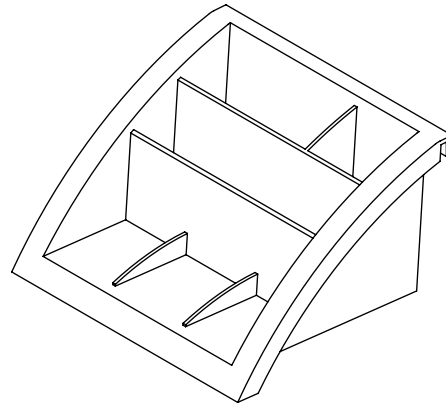

## Viewmate utensil tray - option 170

Great for storing and organising everyday office utensils.  
The accessory simply hooks onto the toolbar, making it easy to install or remove.

- Holds a variety of office utensils
- Dimensions (w x d x h): 127 x 120 x 75 mm (5,0 x 4,7 x 3,0")

## Viewmate utensil tray - option 170

2019/11/19

# 52.170

 140 x 115 x 85 mm

 1 pcs

 white

 0,16 kg

 805410521707