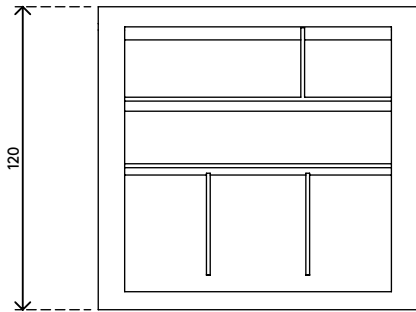

## Viewmate utensil tray - option 170

Great for storing and organising everyday office utensils.  
The accessory simply hooks onto the toolbar, making it easy to install or remove.

- Holds a variety of office utensils
- Dimensions (w x d x h): 127 x 120 x 75 mm (5,0 x 4,7 x 3,0")

# 52.170

 140 x 115 x 85 mm

 1 pcs

 white

 0,16 kg

 805410521707