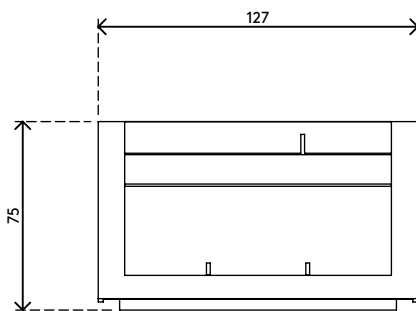

## Viewmate utensil tray - option 170

Great for storing and organising everyday office utensils.  
The accessory simply hooks onto the toolbar, making it easy to install or remove.

- Holds a variety of office utensils
- Dimensions (w x d x h): 127 x 120 x 75 mm (5,0 x 4,7 x 3,0")

# 52.170

 140 x 115 x 85 mm

 1 pcs

 white

 0,16 kg

 805410521707