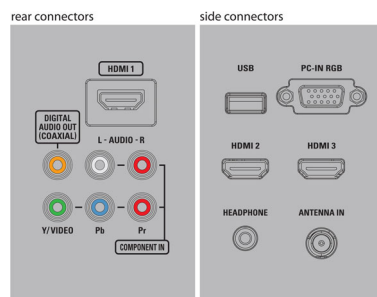

Multimedia Applications

- Multimedia connections: USB memory class device
- Playback Formats: JPEG Still pictures, Motion JPEG 320x240 30fps, PCM

Tuner/Reception/Transmission

- Aerial Input: 75 ohm F-type
- Video Playback: NTSC
- Tuner Bands: UHF, VHF
- TV System: ATSC, NTSC

Connectivity

- AV 1: CVBS/YPbPr, Shared audio L/R in
- HDMI 1: HDMI, Shared audio L/R in
- HDMI 2: HDMI, Shared audio L/R in
- HDMI 3: HDMI, Shared audio L/R in
- EasyLink (HDMI-CEC): One touch play, Power status, System info (menu language), System audio control, System standby, Remote control pass-through
- Audio Output - Digital: Coaxial (cinch)
- Other connections: Headphone out, PC-In VGA, Shared audio L/R in
- USB: USB

Power

- Mains power: 120V, 50/60Hz
- Standby power consumption: < 0.5 W
- Power consumption: 50 W
- Ambient temperature: 5°C to 40°C (41°F to 104°F)

Dimensions

- Set dimensions in inch (W x H x D): 28.9 x 17.6 x 3.9 inch
- Product weight (lb): 11.87 lb
- Set dimensions with stand in inch (W x H x D):

- 28.9 x 19.4 x 7.4 inch
- Product weight (+stand) (lb): 13.41 lb
- Box dimensions in inch (W x H x D): 33.3 x 20.6 x 6.4 inch
- Weight incl. Packaging (lb): 16.43 lb
- VESA wall mount compatible: 100 x 100 mm

Accessories

- Included accessories: Table top stand, Quick start guide, User Manual, Remote Control, Batteries for remote control

Issue date 2014-04-20

Version: 2.1.1

12 NC: 8670 001 12513
UPC: 6 09585 24166 4

© 2014 Koninklijke Philips N.V.
All Rights reserved.

Specifications are subject to change without notice.
Trademarks are the property of Koninklijke Philips N.V.
or their respective owners.

www.philips.com