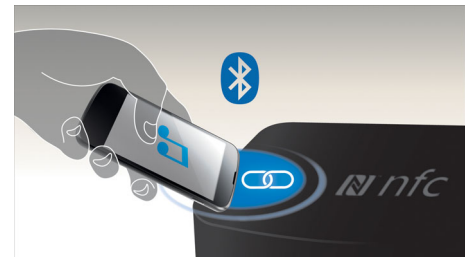

Built-in Wi-Fi

Thanks to built-in Wi-Fi, by simply connecting your home theatre directly to your home network, you can experience a rich selection of popular online services. You can enjoy some of the best websites offering movies, pictures, infotainment and other online content tailored to fit your TV screen.

Bluetooth wireless streaming

Bluetooth wireless music streaming from your music devices

Dolby TrueHD and DTS-HD

Dolby TrueHD and DTS-HD Master Audio Essential deliver the finest sound from your Blu-ray Discs. Audio reproduced is virtually indistinguishable from the studio master, so you hear what the creators intended for you to hear. Dolby TrueHD and DTS-HD Master Audio Essential complete your high definition entertainment experience.

Miracast™

Miracast™ is a peer-to-peer wireless screencasting standard formed via Wi-Fi Direct connections. Simplified user interface like mirroring the portable device's screen to a bigger screen on a Miracast™ certified device, not limited by pre-built codecs for decoding.

NFC technology

Pair Bluetooth devices easily with one-touch NFC (Near Field Communications) technology. Just tap the NFC-enabled smartphone or tablet on the NFC area of a speaker to turn the speaker on, start Bluetooth pairing and begin streaming music.