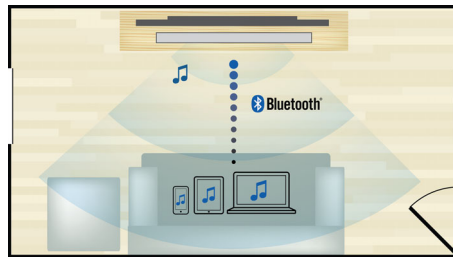

PHILIPS

Highlights

Crystal Clear Sound

Crystal Clear Sound for super clarity and realism

1000 W RMS power

1000 W RMS power delivers great sound for movies and music

Full HD 3D Blu-ray

Be enthralled by 3D movies in your own living room on a Full HD 3D TV. Active 3D uses the latest generation of fast switching displays for real life depth and realism in full 1080 x 1920 HD resolution. Watching these images through special glasses with right and left lenses that are timed to open and close in synchrony with alternating images creates the full HD 3D viewing experience in your home cinema. Premium 3D movie releases on Blu-ray offer a wide, high-quality selection of content. Blu-ray also delivers uncompressed surround sound for an unbelievably real audio experience.

Built-in Wi-Fi

Thanks to built-in Wi-Fi, by simply connecting your home theatre directly to your home network, you can experience a rich selection of popular online services. You can enjoy some of the best websites offering movies, pictures, infotainment and other online content tailored to fit your TV screen.

Bluetooth wireless streaming

Bluetooth wireless music streaming from your music devices

Dolby TrueHD and DTS-HD

Dolby TrueHD and DTS-HD Master Audio Essential deliver the finest sound from your Blu-ray Discs. Audio reproduced is virtually indistinguishable from the studio master, so you hear what the creators intended for you to hear. Dolby TrueHD and DTS-HD Master Audio Essential complete your high definition entertainment experience.