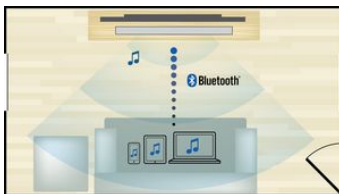

Bluetooth wireless streaming