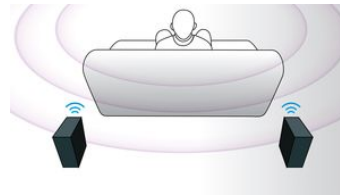

Wireless rear speakers

Wireless rear speakers give you scalability and mobility in speaker placement. Developed using interference-free technology, wireless speakers provide full surround sound without unsightly wire connections. **The wireless connection is between the main unit and the rear speakers only. Rear speakers are both connected to wireless receiver modules.