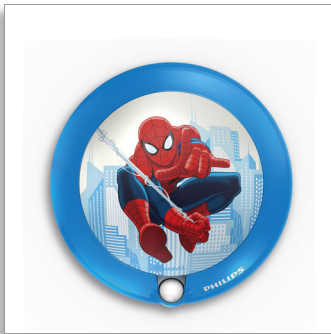

Philips Marvel
Sensor night light

Spider-Man

Blue
LED

71765/40/16

Switch on imagination

This Philips and Marvel Spider-Man night light reassures during the night with a print of your child's favourite hero. The motion sensor switches on the gentle light with a single movement. It is battery-operated, so you can place it where needed.

Designed for your kids' room

- For kids
- Reassures your child at night
- High quality LED light
- Warm white light

Special characteristics

- Battery-operated - 2 x AAA batteries not included
- Day and night motion sensor

Imaginative Lighting

PHILIPS

MARVEL

Highlights

For kids

This Philips and Marvel light for your child's bedroom creates an environment which encourages children to indulge in what they enjoy most – fun and creativity! A place where your child can study, play and sleep accompanied by their favourite Marvel character. This light is designed to be safe for your child.

Reassures your child at night

This Philips and Marvel light for your child's bedroom is the perfect night light to make your child feel safe. The integrated day and night motion sensor makes it easy for your child to switch on the light with a simple movement or just by walking by. Positioned beside your child's bed, it's the ideal orientation light.