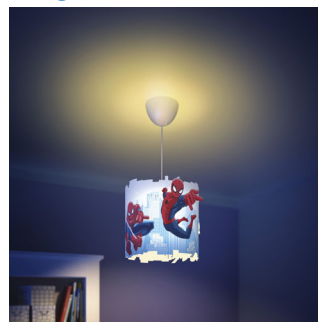

Philips Marvel
Suspension light

Pendant Spiderman
multi color

71751/40/16

Switch on imagination

This Philips and Marvel Spiderman hanging lamp with crazy cutouts casts playful patterns on bedroom walls and is vivid and colorful. Featuring Spiderman in full swing, it'll inspire big dreams and sweet dreams!

Designed for your kids room

- For kids
- Ideal for general illumination

Special characteristics

- Adjustable height at installation

Imaginative Lighting

PHILIPS

MARVEL

Suspension light
Pendant Spiderman multi color

717514016

Highlights

For kids

This Philips and Marvel light for your child's bedroom creates an environment which encourages children to indulge in what they enjoy most – fun and creativity! A place where your child can study, play and sleep accompanied by their favorite Marvel character. This light is designed to be safe for your child.

For general illumination

This Philips and Marvel light for your child's bedroom is the perfect centerpiece to create a pool of light. It provides the ideal light setting for your child's daily routines.