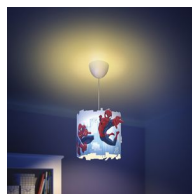

Suspension light

- Spider-Man
- blue

71751/40/16

Switch on imagination

This Philips and Marvel Spiderman hanging lamp with crazy cutouts casts playful patterns on bedroom walls and is vivid and colorful. Featuring Spiderman in full swing, it'll inspire big dreams and sweet dreams!

Benefits

Designed for your kids room

- For kids
- Ideal for general illumination

Special characteristics

- Adjustable height at installation

Features

For kids

This Philips and Marvel light for your child's bedroom creates an environment which encourages children to indulge in what they enjoy most – fun and creativity! A place where your child can study, play and sleep accompanied by their favorite Marvel character. This light is designed to be safe for your child.

For general illumination

This Philips and Marvel light for your child's bedroom is the perfect centerpiece to create a pool of light. It provides the ideal light setting for your child's daily routines.

PHILIPS

Adjustable height

This pendant is delivered with long cables to offer you a maximum flexibility during installation. Choose the perfect height to match your needs.

Specifications

[field not found 'disclaimer_text']