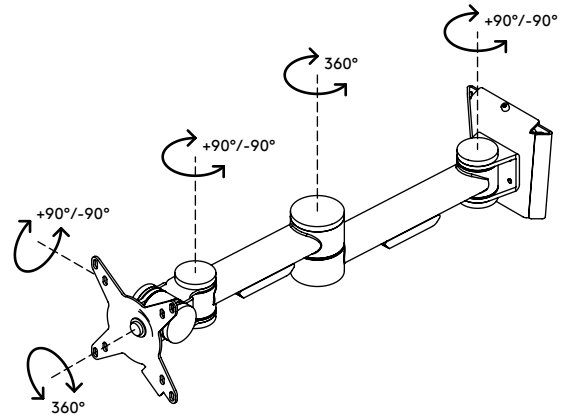

## Viewmate monitor arm - wall 042

Having a durable construction, this monitor arm offers solid support for any monitor up to 15 kg (33 lb). Its depth adjustment ensures that monitors can be set at a comfortable viewing distance.

- Fixed height
- Depth adjustment
- Fitted with cable covers to guide cables tidily
- Main components made of steel
- VESA MIS-D 75 x 75/100 x 100 mm compatible

- Monitor: tilt +90°/-90°, swivel +90°/-90°, rotate 360°
- Arm: swivel +90°/-90°
- Weight capacity max. 15 kg (33 lb) per monitor
- Comes with a tapered wall mount for easy installation
- Comes with all necessary fasteners

# viewmate

+90°/-90°

+90°/-90°

360°

75 x 75/100 x 100

15 kg (33 lb)

Viewmate monitor arm - wall 042

2019/11/19

# 52.042

 550 x 130 x 120 mm

 1 pcs

 silver

 2,45 kg

 805410520427