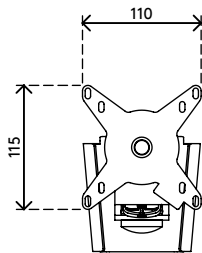

## Viewmate monitor arm - wall 042

Having a durable construction, this monitor arm offers solid support for any monitor up to 15 kg (33 lb). Its depth adjustment ensures that monitors can be set at a comfortable viewing distance.

- Fixed height
- Depth adjustment
- Fitted with cable covers to guide cables tidily
- Main components made of steel
- VESA MIS-D 75 x 75/100 x 100 mm compatible

- Monitor: tilt +90°/-90°, swivel +90°/-90°, rotate 360°
- Arm: swivel +90°/-90°
- Weight capacity max. 15 kg (33 lb) per monitor
- Comes with a tapered wall mount for easy installation
- Comes with all necessary fasteners

# viewmate

+90°/-90°

+90°/-90°

360°

75 x 75/100 x 100

15 kg (33 lb)

Viewmate monitor arm - wall 042

2019/11/19

# 52.042

 550 x 130 x 120 mm

 1 pcs

 silver

 2,45 kg

 805410520427