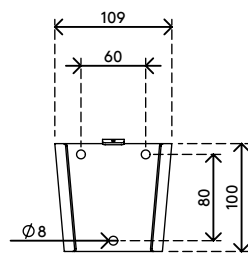

## Viewmate monitor arm - wall 042

Having a durable construction, this monitor arm offers solid support for any monitor up to 15 kg (33 lb). Its depth adjustment ensures that monitors can be set at a comfortable viewing distance.

- Fixed height
- Depth adjustment
- Fitted with cable covers to guide cables tidily
- Main components made of steel
- VESA MIS-D 75 x 75/100 x 100 mm compatible

- Monitor: tilt +90°/-90°, swivel +90°/-90°, rotate 360°
- Arm: swivel +90°/-90°
- Weight capacity max. 15 kg (33 lb) per monitor
- Comes with a tapered wall mount for easy installation
- Comes with all necessary fasteners

# viewmate

+90°/-90°

+90°/-90°

360°

75 x 75/100 x 100

15 kg (33 lb)

Viewmate monitor arm - wall 042

2019/11/19

# 52.042

 550 x 130 x 120 mm

 1 pcs

 silver

 2,45 kg

 805410520427