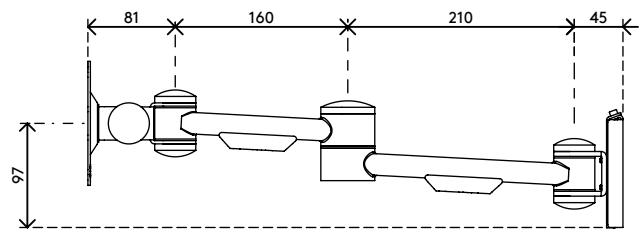

## Viewmate monitor arm - wall 042

Having a durable construction, this monitor arm offers solid support for any monitor up to 15 kg (33 lb). Its depth adjustment ensures that monitors can be set at a comfortable viewing distance.

- Fixed height
- Depth adjustment
- Fitted with cable covers to guide cables tidily
- Main components made of steel
- VESA MIS-D 75 x 75/100 x 100 mm compatible

- Monitor: tilt +90°/-90°, swivel +90°/-90°, rotate 360°
- Arm: swivel +90°/-90°
- Weight capacity max. 15 kg (33 lb) per monitor
- Comes with a tapered wall mount for easy installation
- Comes with all necessary fasteners

# viewmate

+90°/-90°

+90°/-90°

360°

75 x 75/100 x 100

15 kg (33 lb)

Viewmate monitor arm - wall 042

2019/11/19

# 52.042

 550 x 130 x 120 mm

 1 pcs

 silver

 2,45 kg

 805410520427