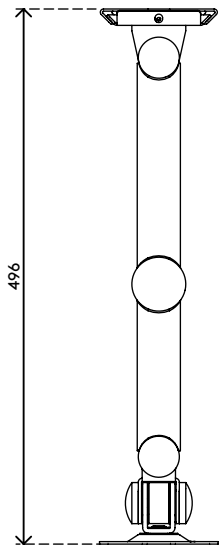

## Viewmate monitor arm - wall 042

Having a durable construction, this monitor arm offers solid support for any monitor up to 15 kg (33 lb). Its depth adjustment ensures that monitors can be set at a comfortable viewing distance.

- Fixed height
- Depth adjustment
- Fitted with cable covers to guide cables tidily
- Main components made of steel
- VESA MIS-D 75 x 75/100 x 100 mm compatible

- Monitor: tilt +90°/-90°, swivel +90°/-90°, rotate 360°
- Arm: swivel +90°/-90°
- Weight capacity max. 15 kg (33 lb) per monitor
- Comes with a tapered wall mount for easy installation
- Comes with all necessary fasteners

# viewmate

+90°/-90°

+90°/-90°

360°

75 x 75/100 x 100

15 kg (33 lb)

Viewmate monitor arm - wall 042

2019/11/19

# 52.042

 550 x 130 x 120 mm

 1 pcs

 silver

 2,45 kg

 805410520427