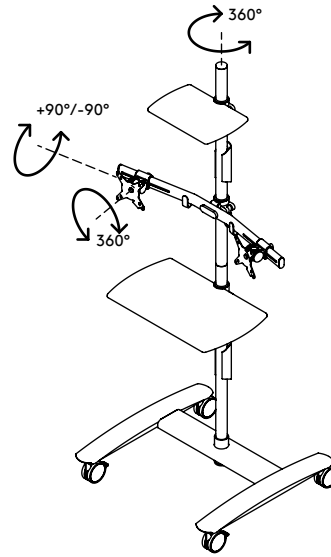

## Viewmate workstation - floor 722

This conference trolley is great for video conferencing and telepresence systems. It has platforms for a camera and decoder and is fitted with a dual monitor mount for viewing your own presentation and your audience simultaneously. Because this trolley has big lockable castors, doorways won't present a threshold.

- Conference trolley with big lockable castors (75 mm diameter)
- Convenient clamp lever on height adjustable parts locks them in place
- Able to hold two monitors, a (web)camera and media device or decoder
- VESA MIS-D 75 x 75/100 x 100 mm compatible
- Cable covers keep cables neatly together
- Trolley dimensions (w x d x h): 636 x 600 x 1665 mm
- Max. weight capacity: platforms 10 kg, monitor mounts 15 kg

# viewmate <sup>x</sup>

+90°/-90°

+90°/-90°

360°

75 x 75/100 x 100

Viewmate workstation - floor 722

2017/05/11

# 52.722

 800 x 690 x 285 mm

 1 pcs

 silver

 24,6 kg

 805410527228