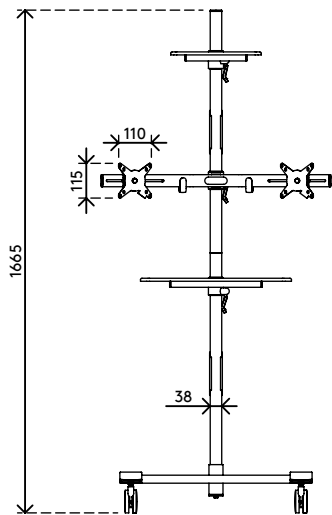

## Viewmate workstation - floor 722

This conference trolley is great for video conferencing and telepresence systems. It has platforms for a camera and decoder and is fitted with a dual monitor mount for viewing your own presentation and your audience simultaneously. Because this trolley has big lockable castors, doorways won't present a threshold.

- Conference trolley with big lockable castors (75 mm diameter)
- Convenient clamp lever on height adjustable parts locks them in place
- Able to hold two monitors, a (web)camera and media device or decoder
- VESA MIS-D 75 x 75/100 x 100 mm compatible
- Cable covers keep cables neatly together
- Trolley dimensions (w x d x h): 636 x 600 x 1665 mm
- Max. weight capacity: platforms 10 kg, monitor mounts 15 kg

# viewmate <sup>x</sup>

+90°/-90°

+90°/-90°

360°

75 x 75/100 x 100

Viewmate workstation - floor 722

2017/05/11

# 52.722

 800 x 690 x 285 mm

 1 pcs

 silver

 24,6 kg

 805410527228