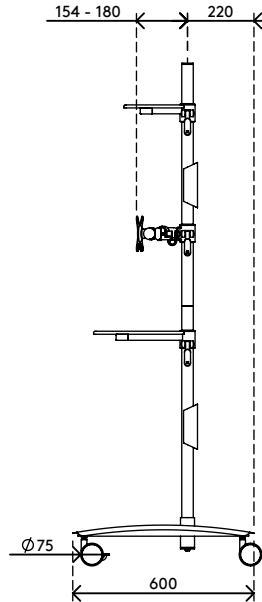

## Viewmate workstation - floor 722

This conference trolley is great for video conferencing and telepresence systems. It has platforms for a camera and decoder and is fitted with a dual monitor mount for viewing your own presentation and your audience simultaneously. Because this trolley has big lockable castors, doorways won't present a threshold.

- Conference trolley with big lockable castors (75 mm diameter)
- Convenient clamp lever on height adjustable parts locks them in place
- Able to hold two monitors, a (web)camera and media device or decoder
- VESA MIS-D 75 x 75/100 x 100 mm compatible
- Cable covers keep cables neatly together
- Trolley dimensions (w x d x h): 636 x 600 x 1665 mm
- Max. weight capacity: platforms 10 kg, monitor mounts 15 kg

# viewmate <sup>x</sup>

+90°/-90°

+90°/-90°

360°

75 x 75/100 x 100

Viewmate workstation - floor 722

2017/05/11

# 52.722

 800 x 690 x 285 mm

 1 pcs

 silver

 24,6 kg

 805410527228