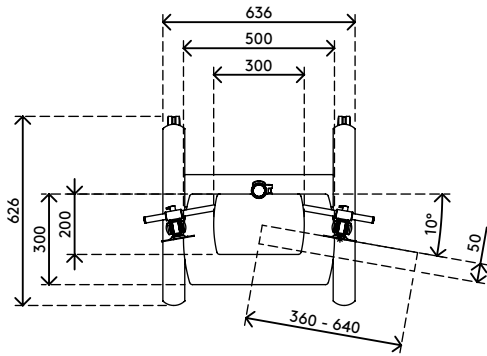

- Conference trolley with big lockable castors (75 mm diameter)
- Convenient clamp lever on height adjustable parts locks them in place
- Able to hold two monitors, a (web)camera and media device or decoder
- VESA MIS-D 75 x 75/100 x 100 mm compatible
- Cable covers keep cables neatly together
- Trolley dimensions (w x d x h): 636 x 600 x 1665 mm
- Max. weight capacity: platforms 10 kg, monitor mounts 15 kg

# viewmate <sup>x</sup>

+90°/-90°

+90°/-90°

360°

75 x 75/100 x 100

Viewmate workstation - floor 722

2017/05/11

# 52.722

 800 x 690 x 285 mm

 1 pcs

 silver

 24,6 kg

 805410527228