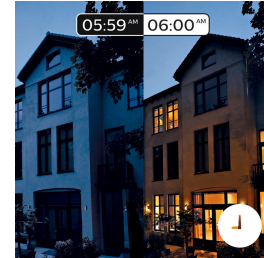

Timers for your convenience

Philips Hue can make it seem like you're at home when you're not, using the schedule function in the Philips Hue app. Set the lights to come on at a pre-set time, so the lights are on when you arrive home. You can even set rooms to light up at different times. And of course, you can let the lights turn off gradually in the night, so you never have to worry whether you've left any lights on.