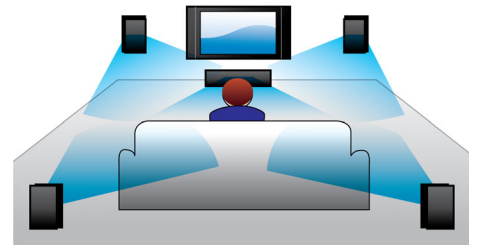

Dolby TrueHD and DTS-HD

Dolby TrueHD and DTS-HD Master Audio Essential deliver the finest sound from your Blu-ray Discs. Audio reproduced is virtually indistinguishable from the studio master, so you hear what the creators intended for you to hear. Dolby TrueHD and DTS-HD Master Audio Essential complete your high definition entertainment experience.