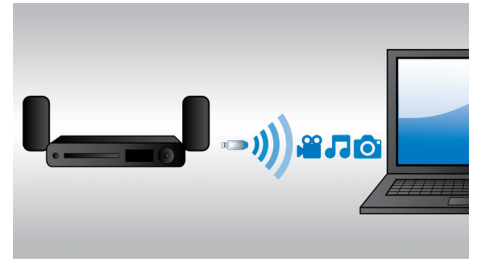

Audio in

Audio in allows you to easily play your music directly from your iPod/iPhone/iPad, MP3 player, or laptop via a simple connection to your

home cinema. Simply connect your audio device to the Audio in jack to enjoy your music with the superior sound quality of the Philips home cinema system.

HDMI for HD movies

HDMI is a direct digital connection that can carry digital HD video as well as digital multichannel audio. By eliminating the conversion to analog signals it delivers perfect picture and sound quality, completely free from noise. Movies in standard definition can now be enjoyed in true high definition resolution - ensuring more details and more true-to-life pictures.

300W RMS power

300W RMS power delivers great sound for movies and music

Built-in WiFi

Thanks to built-in WiFi, by simply connecting your home theater directly to your home network, you can experience a rich selection of popular online services. You can enjoy some of the best websites offering movies, pictures, infotainment and other online contents tailored to fit your TV screen.