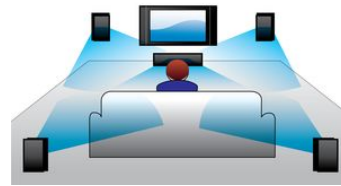

Dolby TrueHD and DTS-HD

Dolby TrueHD and DTS-HD Master Audio Essential deliver the finest sound from your Blu-ray Discs. Audio reproduced is virtually indistinguishable from the studio master, so you hear what the creators intended for you to hear. Dolby TrueHD and DTS-HD Master Audio Essential complete your high definition entertainment experience.

Specifications

Please note that this is a pre-sales leaflet. The contents of this leaflet reflect the best of our knowledge per date and country mentioned above. The contents of this leaflet are subject to change without notice. Philips does not accept any liability as to the contents of this leaflet.

Sound

Total Power RMS @ 30% THD	300 W
Sound System	Dolby True HD DTS-HD Master Audio Essential Dolby Digital 5.1 Dolby Digital Plus
Center speaker output power	50 W
Satellite speaker output power	4 x 50 W
Subwoofer output power	50 W
Equalizer settings	Gaming Movie Music News Original

Center speaker drivers	1 x 2.5" woofers
Center speaker freq range	150 - 20k Hz
Center speaker impedance	4 ohm
Drivers per Satellite speaker	1 x 2.5" woofer
Satellite speaker freq range	150 - 20k Hz
Satellite speaker impedance	4 ohm
Subwoofer type	Passive
Subwoofer driver	1 x 5.25" woofer
Subwoofer freq range	20 - 150 Hz
Subwoofer impedance	4 ohm

Loudspeakers

Loudspeaker types	1 x Centre speaker 4 x Satellite speakers

Connectivity

Rear Connections	Digital coaxial in Digital optical in Easy-Fit Speaker Jacks