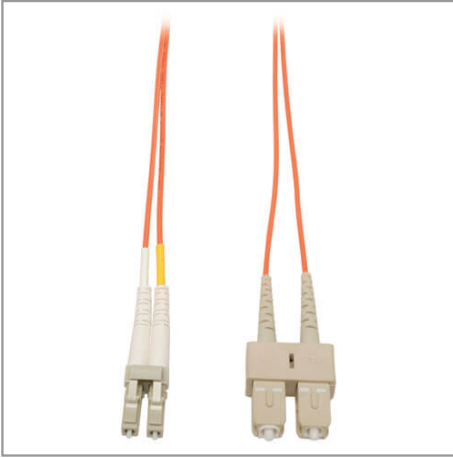

Duplex Multimode 62.5/125 Fiber Patch Cable (LC/SC), 5M (16 ft.)

MODEL NUMBER: N316-05M

Highlights

- Premium PVC 62.5/125µm multimode patch cables
- Attenuation loss meets or exceeds the latest industry standards

System Requirements

- Any fiber optic hardware or NIC card requiring multimode duplex cable with SC/LC connectors

Package Includes

- 5-meter Duplex MMF Cable LC/SC 62.5/125 Fiber

Features

- Manufactured from 62.5/125 duplex (zipcord) fiber
- PVC jacket
- Length: 5-meter connectors: 2 SC/LC connectors on each end
- Insertion loss testing performed on every connector (0.2db typical) and provided with cable
- Fiber made from glass (not a polymer)
- Fiber optic distributed data interface (FDDI) rated

Specifications

OVERVIEW	
UPC Code	037332099501
Technology	Multimode
Optical Mode	OM1
PHYSICAL	
Cable Jacket Color	Orange
Connector Color	White; Beige
Cable Jacket Material	LSZH
Cable Jacket Rating	OFNR
Clad Diameter (microns)	125
Core Diameter (microns)	62.5
Number of Fibers	2