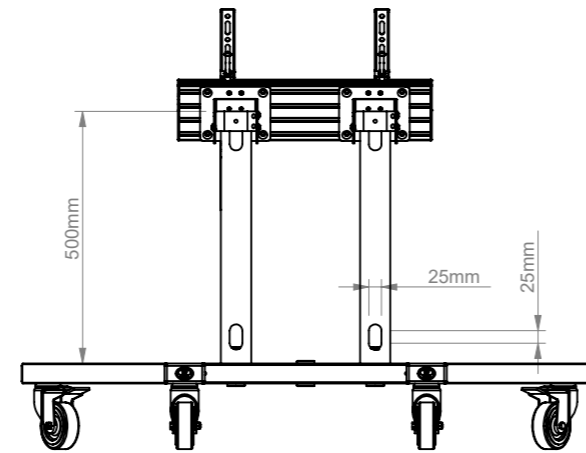

DETAIL A
SCALE 1 : 5

B-Tech International Design and Manufacturing Limited		B-Tech No: BT8540
Part of the B-Tech International Group of Companies		Version: 1.1
 UNLESS OTHERWISE SPECIFIED DIMENSIONS ARE IN MILLIMETERS	Size: A3	Title: Low Level Flat Screen Trolley
	Scale: 1:15	Revision: 0.0
Sheet: 1 of 1	Date: 30/05/17	File Name: BTD-BT8540-R0.0