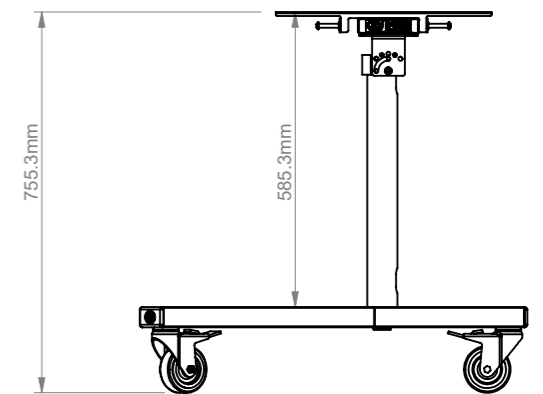

DETAIL A
SCALE 1 : 5

B-Tech International Design and Manufacturing Limited		B-Tech No: BT8540
Part of the B-Tech International Group of Companies		Version: 1.1
 UNLESS OTHERWISE SPECIFIED DIMENSIONS ARE IN MILLIMETERS	Size: A3	Title: Low Level Flat Screen Trolley
	Scale: 1:15	Revision: 0.0
Sheet: 1 of 1	Date: 30/05/17	File Name: BTD-BT8540-R0.0