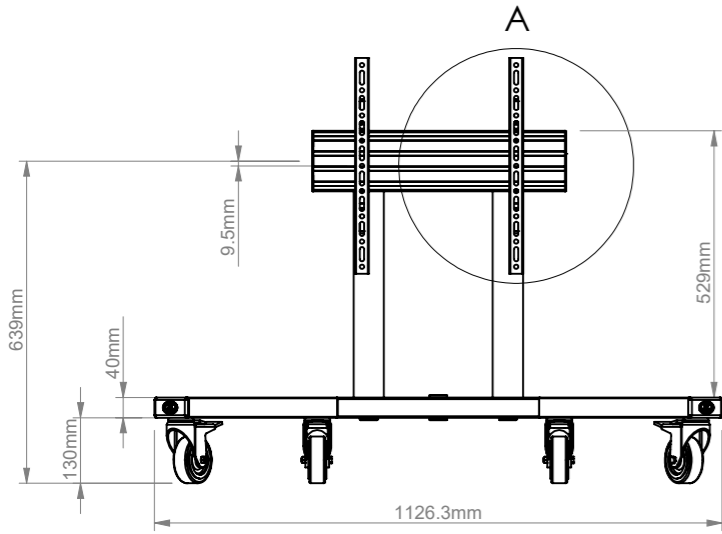

DETAIL A
SCALE 1 : 5

B-Tech International Design and Manufacturing Limited		B-Tech No: BT8540
Part of the B-Tech International Group of Companies		Version: 1.1
 UNLESS OTHERWISE SPECIFIED DIMENSIONS ARE IN MILLIMETERS	Size: A3	Title: Low Level Flat Screen Trolley
	Scale: 1:15	Revision: 0.0
Sheet: 1 of 1	Date: 30/05/17	File Name: BTD-BT8540-R0.0