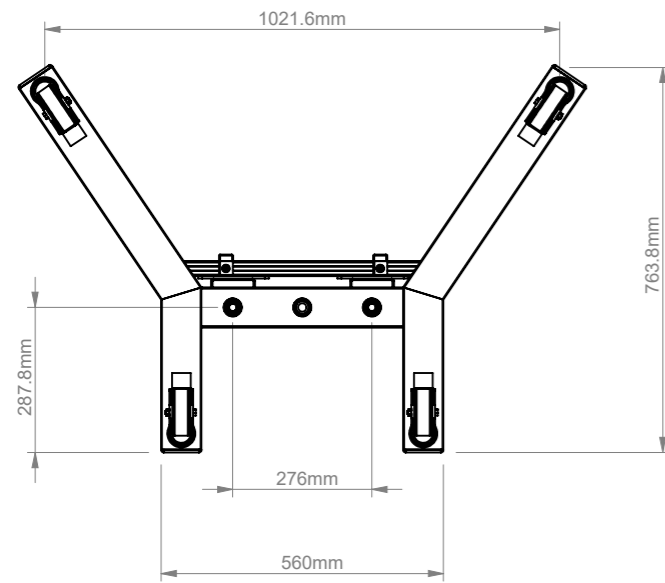

DETAIL A
SCALE 1 : 5

B-Tech International Design and Manufacturing Limited		B-Tech No: BT8540
Part of the B-Tech International Group of Companies		Version: 1.1
 UNLESS OTHERWISE SPECIFIED DIMENSIONS ARE IN MILLIMETERS	Size: A3	Title: Low Level Flat Screen Trolley
	Scale: 1:15	Revision: 0.0
Sheet: 1 of 1	Date: 30/05/17	File Name: BTD-BT8540-R0.0