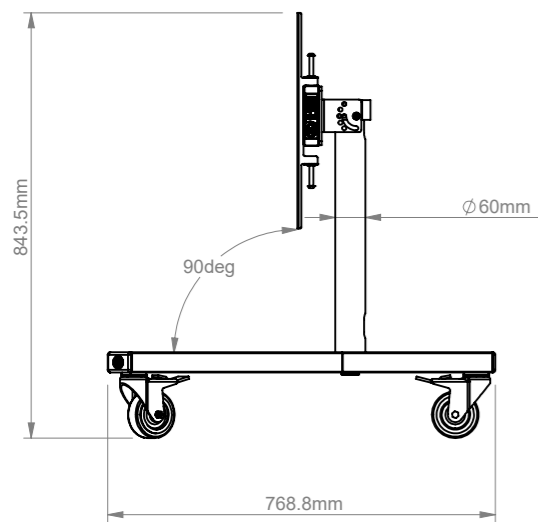

DETAIL A
SCALE 1 : 5

B-Tech International Design and Manufacturing Limited		B-Tech No: BT8540
Part of the B-Tech International Group of Companies		Version: 1.1
 UNLESS OTHERWISE SPECIFIED DIMENSIONS ARE IN MILLIMETERS	Size: A3	Title: Low Level Flat Screen Trolley
	Scale: 1:15	Revision: 0.0
Sheet: 1 of 1	Date: 30/05/17	File Name: BTD-BT8540-R0.0