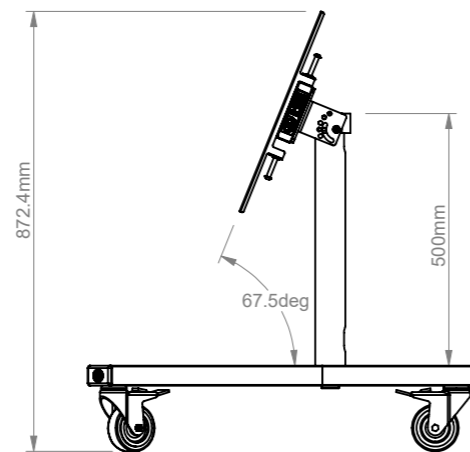

DETAIL A
SCALE 1 : 5

B-Tech International Design and Manufacturing Limited		B-Tech No: BT8540
Part of the B-Tech International Group of Companies		Version: 1.1
 UNLESS OTHERWISE SPECIFIED DIMENSIONS ARE IN MILLIMETERS	Size: A3	Title: Low Level Flat Screen Trolley
	Scale: 1:15	Revision: 0.0
Sheet: 1 of 1	Date: 30/05/17	File Name: BTD-BT8540-R0.0