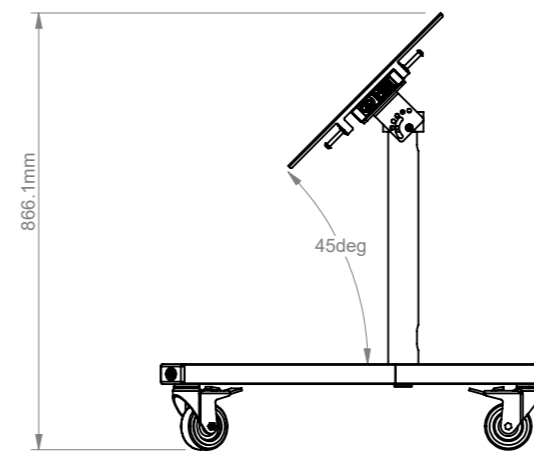

DETAIL A
SCALE 1 : 5

B-Tech International Design and Manufacturing Limited		B-Tech No: BT8540
Part of the B-Tech International Group of Companies		Version: 1.1
 UNLESS OTHERWISE SPECIFIED DIMENSIONS ARE IN MILLIMETERS	Size: A3	Title: Low Level Flat Screen Trolley
	Scale: 1:15	Revision: 0.0
Sheet: 1 of 1	Date: 30/05/17	File Name: BTD-BT8540-R0.0