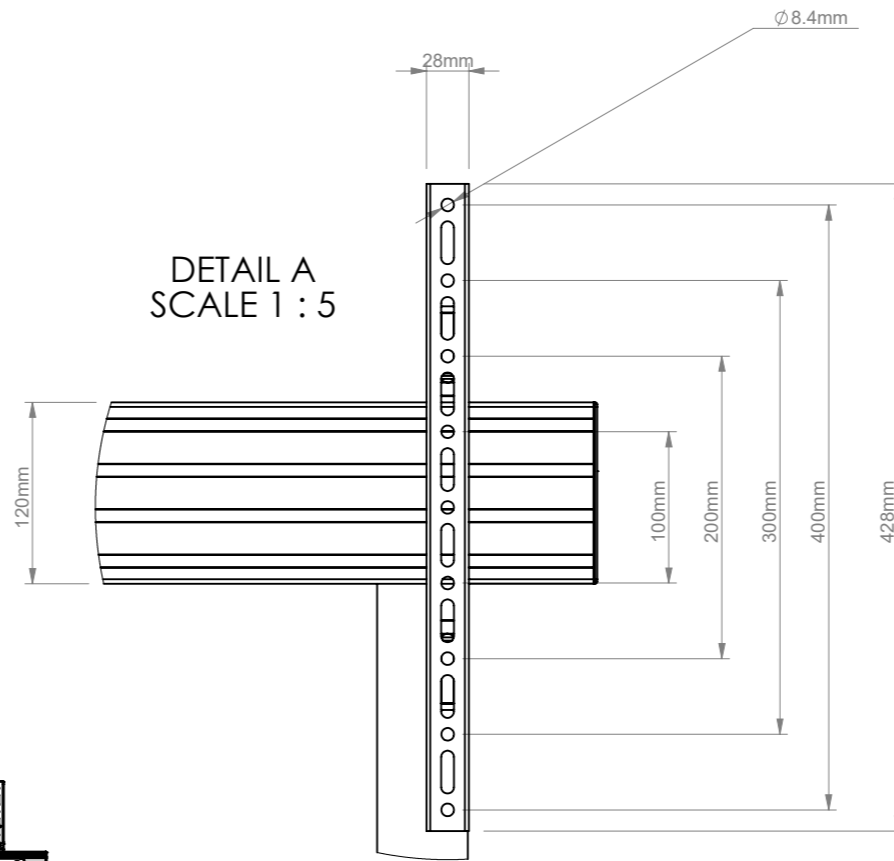

THE INFORMATION CONTAINED IN THIS DRAWING IS THE SOLE PROPERTY OF B-TECH INTERNATIONAL DESIGN AND MANUFACTURING LIMITED, ANY REPRODUCTION IN PART OR WHOLE WITHOUT THE WRITTEN PERMISSION OF B-TECH INTERNATIONAL DESIGN AND MANUFACTURING LIMITED IS PROHIBITED.

DETAIL A
SCALE 1 : 5

B-Tech International Design and Manufacturing Limited		B-Tech No: BT8540
Part of the B-Tech International Group of Companies		Version: 1.1
 UNLESS OTHERWISE SPECIFIED DIMENSIONS ARE IN MILLIMETERS	Size: A3	Title: Low Level Flat Screen Trolley
	Scale: 1:15	Revision: 0.0
Sheet: 1 of 1	Date: 30/05/17	File Name: BTD-BT8540-R0.0