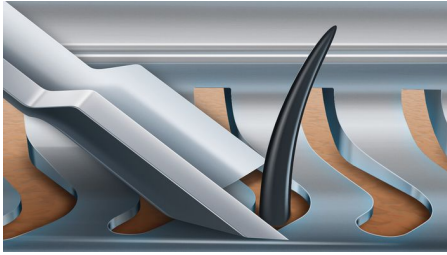

## Perfection in every pass

Cuts up to 20% more hair\* in a single pass

The Shaver 9000 is our most advanced shaver yet. The unique contour detect technology offers exceptionally coverage over every contour of your face, and the V-Track system guides hairs into the best cutting position for the closest result.

## V-Track blade system PRO

Get the perfect close shave. The V-Track Precision PRO Blades gently position each hair in the best cutting position, from 1 day up to 3 day beard and even the flat laying and different length of hairs. Cuts 30% closer\* in less strokes leaving your skin in great condition.

## 8-direction ContourDetectHeads

Follow every contour of your face and neck with 8-directional ContourDetect heads. You'll catch 20% more hairs with every pass. Resulting in an extremely close, smooth shave.