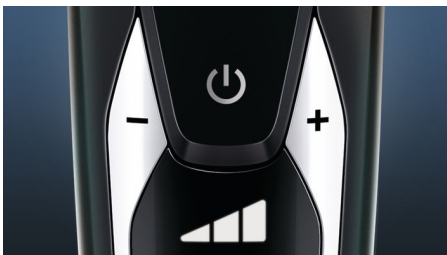

Personal comfort settings

Choose between 3 modes to customize your shave: Sensitive – for a gentle, yet thorough shave. Normal – for a thorough, everyday shave. Fast – for a quick shave that saves you time.