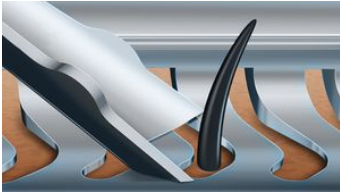

Cuts up to 20% more hair* in a single pass

The Shaver 9000 is our most advanced shaver yet. The unique contour detect technology offers exceptional coverage over every contour of your face, and the V-Track system guides hairs into the best cutting position for the closest results.

- Click-on trimmer for perfect mustache and sideburn trimming

PHILIPS

Features

V-Track precision blade system

Get the perfect close shave. The V-Track Precision Blades gently position each hair in the best cutting position, even the flat laying and different length of hairs. Cuts 30% closer in less strokes leaving your skin in great condition.

8-direction ContourDetectHeads

Follow every contour of your face and neck with 8-directional ContourDetect heads. You'll catch 20% more hairs with every pass. Resulting in an extremely close, smooth shave.

Click on our skin-friendly Precision Trimmer to finish your look. It's ideal for maintaining your mustache and trimming your sideburns.

3 level LED display

The intuitive display shows relevant information, enabling you to get the best performance out of your shaver: - 3-level battery and travel lock indicators - Cleaning Indicator - Battery Low Indicator - Replacement Head Indicator