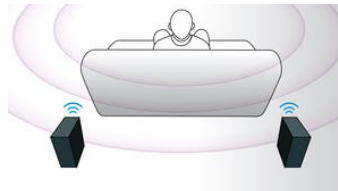

Wireless rear speakers

Wireless rear speakers give you scalability and mobility in speaker placement. Developed using interference-free technology, wireless speakers provide full surround sound without unsightly wire connections. **The wireless connection is between the main unit and the rear speakers only. Rear speakers are both connected to wireless receiver modules.