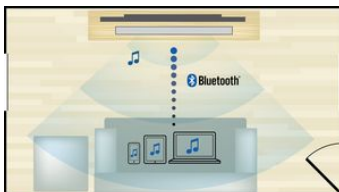

Bluetooth wireless streaming