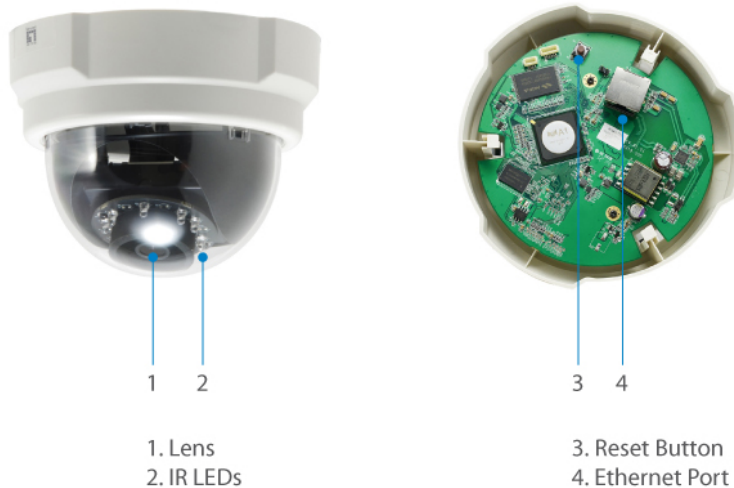

FCS-3063 Version: 1

! Power supply unit is to be ordered separately.

HUBBLE Fixed Dome IP Network Camera, 5-Megapixel, 802.3af PoE, IR LEDs

Key Features

- 5-Megapixel high-definition resolution
- Features WDR (Wide Dynamic Range) to enhance visibility under extremely bright or dark environments
- Built-in infrared LEDs for night viewing up to 30m
- Removable IR-cut filter for day and night surveillance
- Video compression: H.264, MJPEG
- Power support: PoE (IEEE 802.3af)
- Free surveillance and CMS (Central Management System) software packages with 64-channel license

SMB, FTP, UPnP, SNMP, Bonjour

**Image Sensor:**

5-Megapixel 1/3.2" Progressive Scan CMOS

Lens:

Fixed focal, Fixed iris, Fixed focus, f3.6mm, F1.8

Port:

1 x RJ-45 10/100 Mbps PoE port

Button/Knob:

Reset Button

Indicator:

Power

IR Cut Filter:

Removable infrared-cut filter for day & night function

IR LED:

10 IR LEDs for illumination up to 30m

Shutter Time: