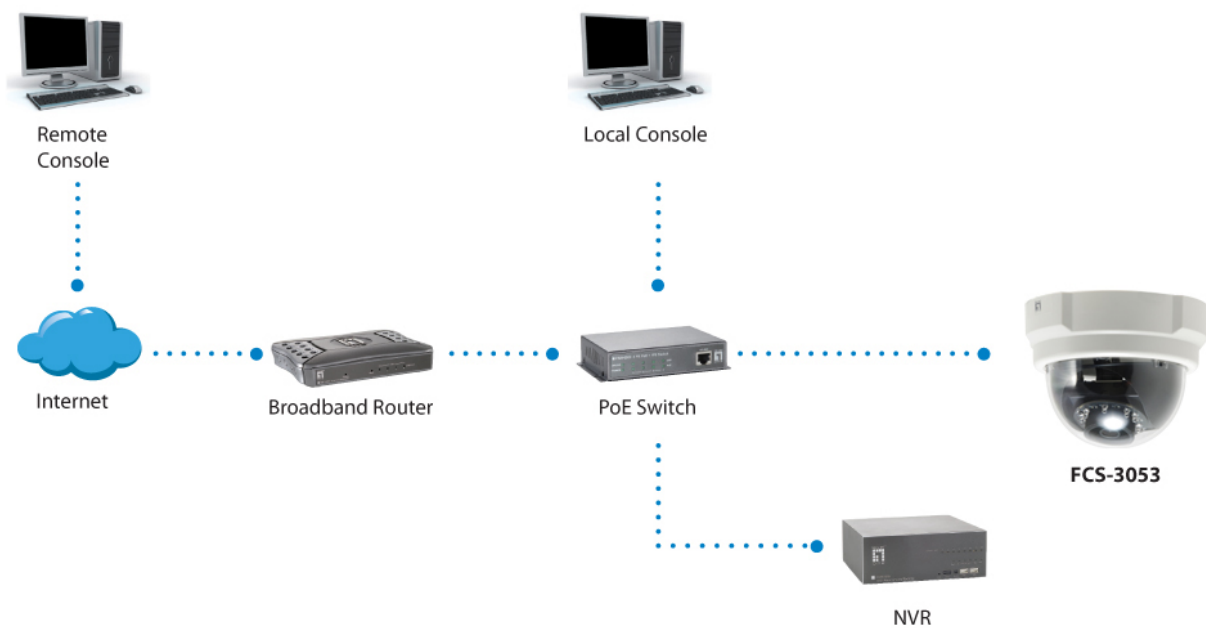

Order Information

FCS-3063

Package Contents

FCS-3063

Screw Kit

Quick Installation Guide

Resource CD (User Manual, Utility, QIG)

Optional Accessory