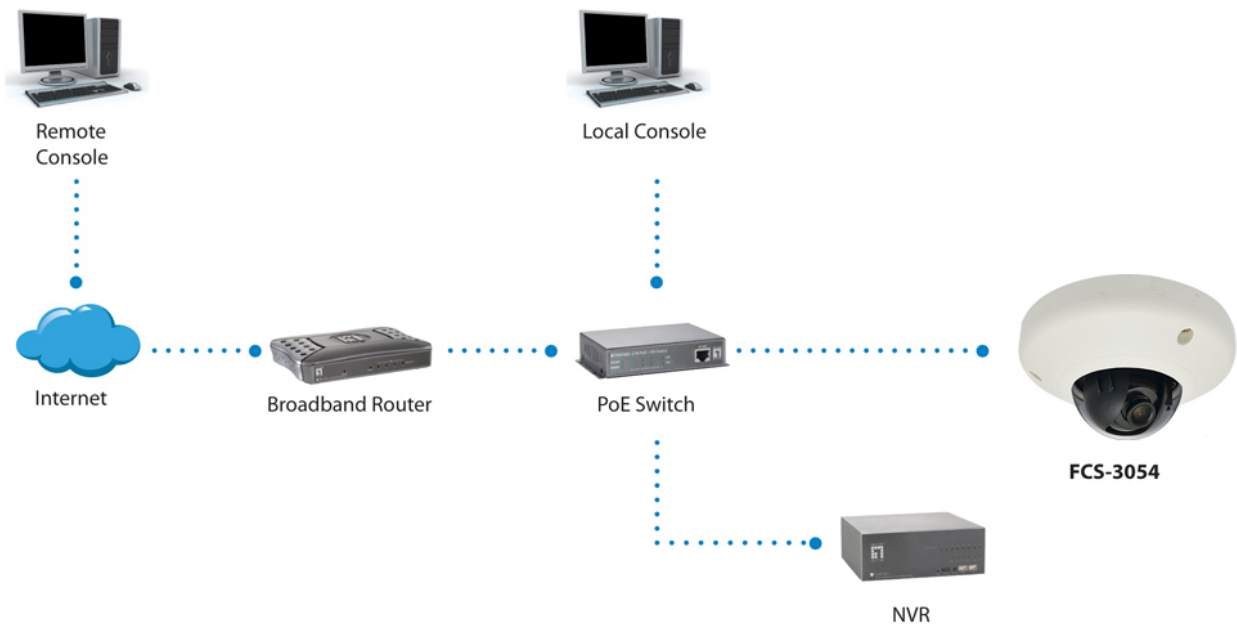

FCS-3072 Version: 1

! Power supply unit is to be ordered separately.

HUBBLE Fixed Dome IP Network Camera, 5-Megapixel, 802.3af PoE, Vandalproof, Vibrationproof, Indoor/Outdoor

Key Features

- Weatherproof IP68-rated housing
- Built-in Micro SDHC/SDXC card slot for local storage
- 5-Megapixel high-definition resolution
-
- Features WDR (Wide Dynamic Range) to enhance visibility under extremely bright or dark environments
- Vandal-proof IK10-rated housing
- Shockproof for rolling stock application
- Video compression: H.264, MJPEG
- Power support: PoE (IEEE 802.3af)
- Free surveillance and CMS (Central Management System) software packages with 64-channel license

Environmental Test:

Weather proof IP68-rated housing

Vandal proof IK10-rated

Shock proof for rolling stock application

Others

Operation Systems:

Microsoft Windows 8/7/Vista/XP

Diagram

Order Information

FCS-3072

Package Contents

FCS-3072
Screw Kit
Quick Installation Guide
Resource CD (User Manual, Utility, QIG)

Optional Accessory

CAS-2316
Wall Mount Bracket

No liability or responsibility for any errors or omissions in the content.
Specifications are subject to change without notice.
All mentioned brand names are registered trademarks and property of their owners.
Copyright © Digital Data Communications GmbH, Germany. All Rights Reserved.