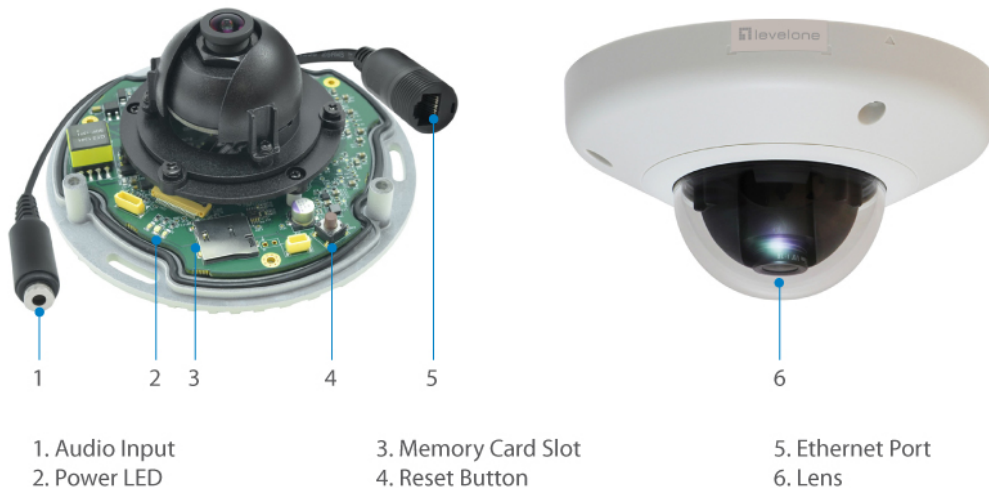

FCS-3072 Version: 1

! Power supply unit is to be ordered separately.

HUBBLE Fixed Dome IP Network Camera, 5-Megapixel, 802.3af PoE, Vandalproof, Vibrationproof, Indoor/Outdoor

Key Features

- Weatherproof IP68-rated housing
- Built-in Micro SDHC/SDXC card slot for local storage
- 5-Megapixel high-definition resolution
-
- Features WDR (Wide Dynamic Range) to enhance visibility under extremely bright or dark environments
- Vandal-proof IK10-rated housing
- Shockproof for rolling stock application
- Video compression: H.264, MJPEG
- Power support: PoE (IEEE 802.3af)
- Free surveillance and CMS (Central Management System) software packages with 64-channel license

Image Sensor:

5-Megapixel 1/3.2" Progressive Scan CMOS

Lens:

Fixed focal, Fixed iris, Fixed focus, f1.9mm, F2.8

Port:

1 x RJ-45 10/100Mbps PoE port
1 x 3.5mm line in

Button/Knob:

Reset Button