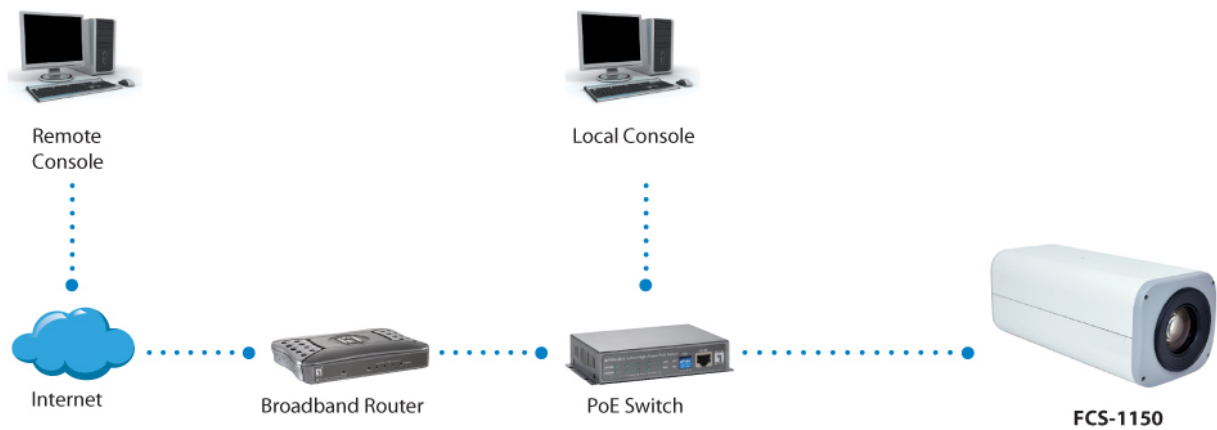

Diagram

Order Information

FCS-1160

Package Contents

FCS-1160
Screw Kit
Quick Installation Guide
Resource CD (User Manual, Utility, QIG)

Optional Accessory

CAS-3104
Wall Mount Bracket

CAS-3105
Bracket for Zoom Box Cameras

No liability or responsibility for any errors or omissions in the content.
Specifications are subject to change without notice.
All mentioned brand names are registered trademarks and property of their owners.
Copyright © Digital Data Communications GmbH, Germany. All Rights Reserved.