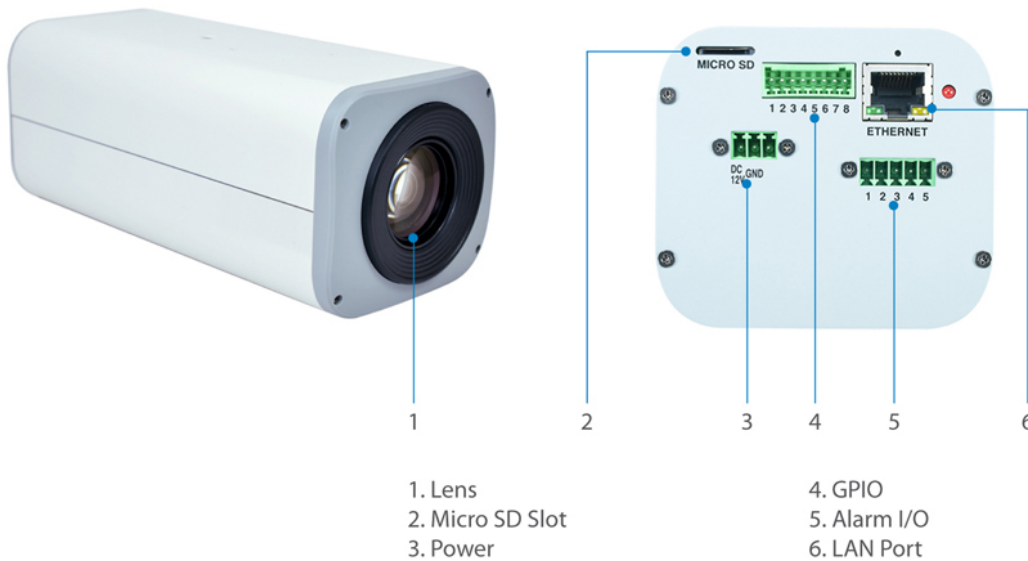

FCS-1160 Version: 1

- ❗ Mounting kits are to be ordered separately.
- ❗ Power supply unit is to be ordered separately.

HUBBLE Zoom IP Network Camera, 5-Megapixel, 802.3af PoE, 12X Optical Zoom, two-way audio

Key Features

- Built-in Micro SDHC/SDXC card slot for local storage
- 5-Megapixel high-definition resolution
- Supports 12X optical zoom
- Features WDR (Wide Dynamic Range) to enhance visibility under extremely bright or dark environments
- Video compression: H.264, MJPEG
- Removable IR-cut filter for day and night surveillance
- Dual power support: 12V DC/PoE (IEEE 802.3af)
- Free surveillance and CMS (Central Management System) software packages with 64-channel license

Image Sensor:

5-Megapixel 1/3.2" Progressive Scan CMOS

Lens:

Zoom, DC iris, Auto focus, f5.2-62.4mm, F1.8-3.0

Port:

1 x RJ-45 10/100 Mbps PoE port
1 x Auto Iris (DC Drive)
1 x terminal block line in/out
1 x DC power terminal block (12V)
1 x MicroSDHC/ MicroSDXC card slot
I/O terminal block (1 DI/1 DO)

Data Rate:

10/100Mbps

Storage Capacity:
SD/MicroSD memory card of up to 64GB

Features

General:

Backup: MicroSDHC /MicroSDXC card slot for local storage

Video:

Image Setting: - Adjustable image size, quality and bit rate
- Configurable brightness, sharpness, contrast, saturation, white balance and exposure
- AGC/AWB/AES
- Back Light Compensation (BLC)
- Wide Dynamic Range (WDR), Basic WDR (74 dB)
- 2D Noise Reduction (2DNR)
Streaming: Up to 2 video streams