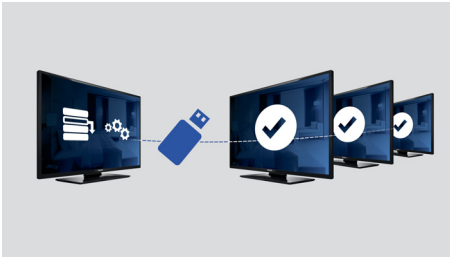

PHILIPS

Highlights

USB Cloning

Provides the ability to easily copy all programming and channel programming settings from one TV into other TV sets in less than a minute. The feature ensures uniformity between TV sets and significantly reduces installation time and costs.

Volume limitation

This feature predefines the volume range with which the TV set is allowed to operate, preventing excessive volume adjustments and avoiding disturbance of next door guests.

Installation menu locking

Welcome Page

A welcome greeting is displayed each time the TV set is switched on.

Specifications

Picture/Display

- Display: LED Full HD
- Diagonal screen size: 40 inch / 102 cm
- Aspect ratio: 16:9
- Panel resolution: 1920x1080p
- Viewing angle: 176° (H) / 176° (V)
- Picture enhancement: Digital Crystal Clear, 100 Hz Perfect Motion Rate
- Color cabinet: Black
- Brightness: 300 cd/m²