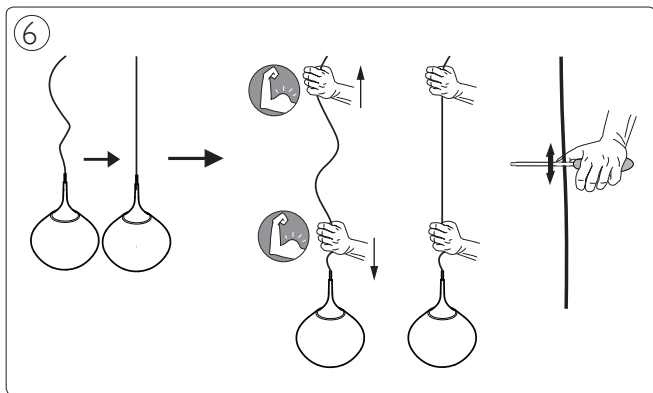

Excl.

3

Philips Lighting Contact Centre
Int. Business Reply Service
I.B.R.S. / C.C.R.I. Numéro 10461
5600 VB Eindhoven
Pays-Bas / The Netherlands

www.philips.com/homelighting
☎ +800 7445 4775

4404.016.96491
Last update: 20/01/14