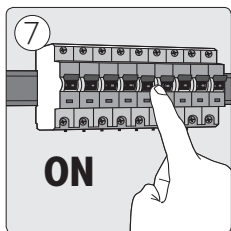

Excl.

3

Philips Lighting Contact Centre
Int. Business Reply Service
I.B.R.S. / C.C.R.I. Numéro 10461
5600 VB Eindhoven
Pays-Bas / The Netherlands

www.philips.com/homelighting
☎ +800 7445 4775

4404.016.96491
Last update: 20/01/14