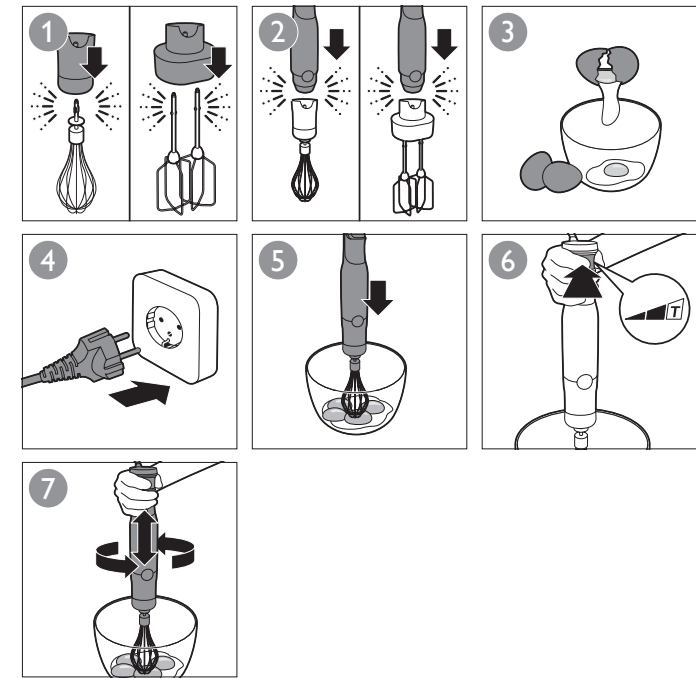

HR1676
HR1673
HR1672

HR1674