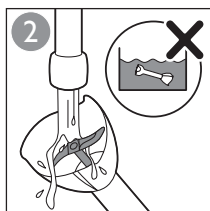

HR1676  
HR1674  
HR1673  
HR1672  
HR1671  
HR1670

PHILIPS

www.philips.com

100% recycled paper  
100% 循环再生纸

4203.064.6081.3

		MAX.		
 HR1676 HR1673 HR1672		100-200 g	30 sec.	
		100-400 ml	60 sec.	
		100-500 ml	60 sec.	
		100-1000 ml	60 sec.	
 HR1676 HR1673 HR1672		250 ml	70-90 sec.	
		4 x	120 sec.	
 HR1674		250 ml	70-90 sec.	
		4 x	120 sec.	
		750 g	180 sec.	
		750 g	120 sec.	
Compact  HR1676 HR1673		100 g	5 x 1 sec.	
		120 g (max)	5 sec.	
		20 g	5 sec.	
		50-100 g (max)	15 sec.	
		100 g	20 sec.	
XL  HR 1674 HR 1673 HR 1672 HR 1671		200 g	5 x 1 sec.	
		200 g	5 sec.	
		200 g	10 sec.	
		30 g	10 sec.	
		200 g	15 sec.	
		200 g	30 sec.	
		100 g	20 sec.	
		80 g	30 sec.	