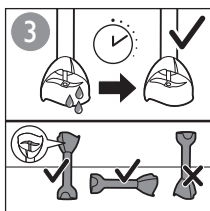

HR1676  
HR1674  
HR1673  
HR1672  
HR1671  
HR1670

PHILIPS

www.philips.com

100% recycled paper  
100% 循环再生纸

4203.064.6081.3

		MAX.		
 HR1676 HR1673 HR1672		100-200 g	30 sec.	
		100-400 ml	60 sec.	
		100-500 ml	60 sec.	
		100-1000 ml	60 sec.	
 HR1676 HR1673 HR1672		250 ml	70-90 sec.	
		4 x	120 sec.	
 HR1674		250 ml	70-90 sec.	
		4 x	120 sec.	
		750 g	180 sec.	
		750 g	120 sec.	
Compact  HR1676 HR1673		100 g	5 x 1 sec.	
		120 g (max)	5 sec.	
		20 g	5 sec.	
		50-100 g (max)	15 sec.	
		100 g	20 sec.	
XL  HR 1674 HR 1673 HR 1672 HR 1671		200 g	5 x 1 sec.	
		200 g	5 sec.	
		200 g	10 sec.	
		30 g	10 sec.	
		200 g	15 sec.	
		200 g	30 sec.	
		100 g	20 sec.	
		80 g	30 sec.	