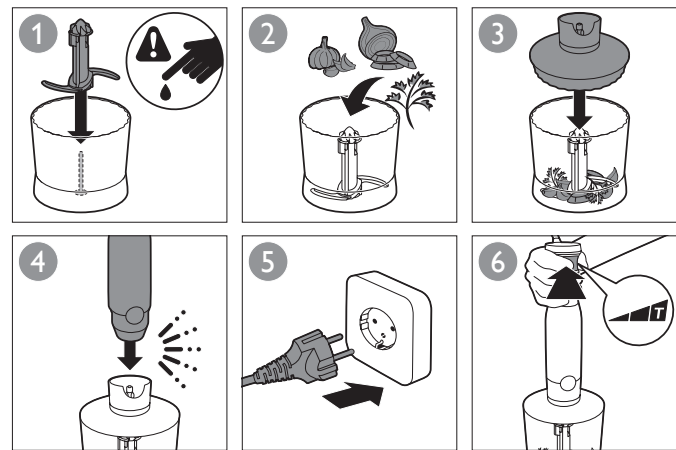

HR1676
HR1673