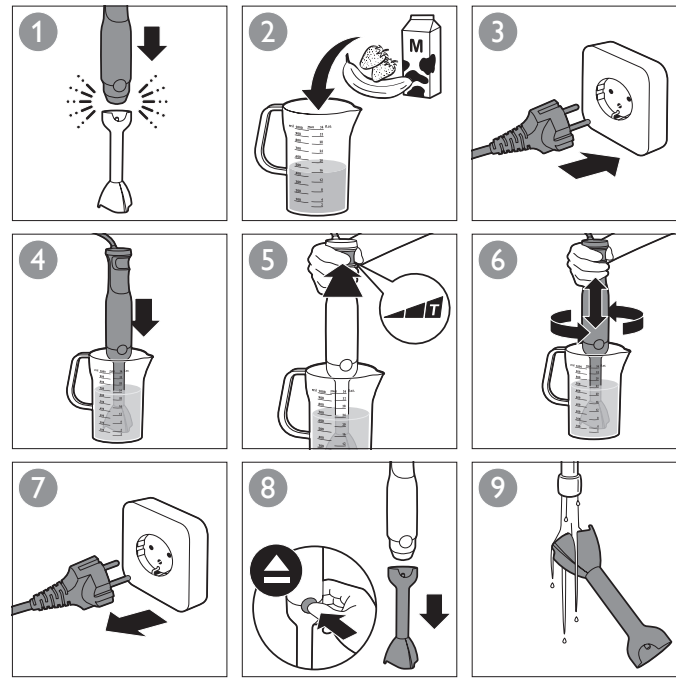

HR1676  
HR1674  
HR1673  
HR1672  
HR1671  
HR1670

PHILIPS

www.philips.com

100% recycled paper  
100% 循环再生纸

4203.064.6081.3

		MAX.		
 HR1676 HR1673 HR1672		100-200 g	30 sec.	
		100-400 ml	60 sec.	
		100-500 ml	60 sec.	
		100-1000 ml	60 sec.	
 HR1676 HR1673 HR1672		250 ml	70-90 sec.	
		4 x	120 sec.	
 HR1674		250 ml	70-90 sec.	
		4 x	120 sec.	
		750 g	180 sec.	
		750 g	120 sec.	
Compact  HR1676 HR1673		100 g	5 x 1 sec.	
		120 g (max)	5 sec.	
		20 g	5 sec.	
		50-100 g (max)	15 sec.	
		100 g	20 sec.	
XL  HR 1674 HR 1673 HR 1672 HR 1671		200 g	5 x 1 sec.	
		200 g	5 sec.	
		200 g	10 sec.	
		30 g	10 sec.	
		200 g	15 sec.	
		200 g	30 sec.	
		100 g	20 sec.	
		80 g	30 sec.	