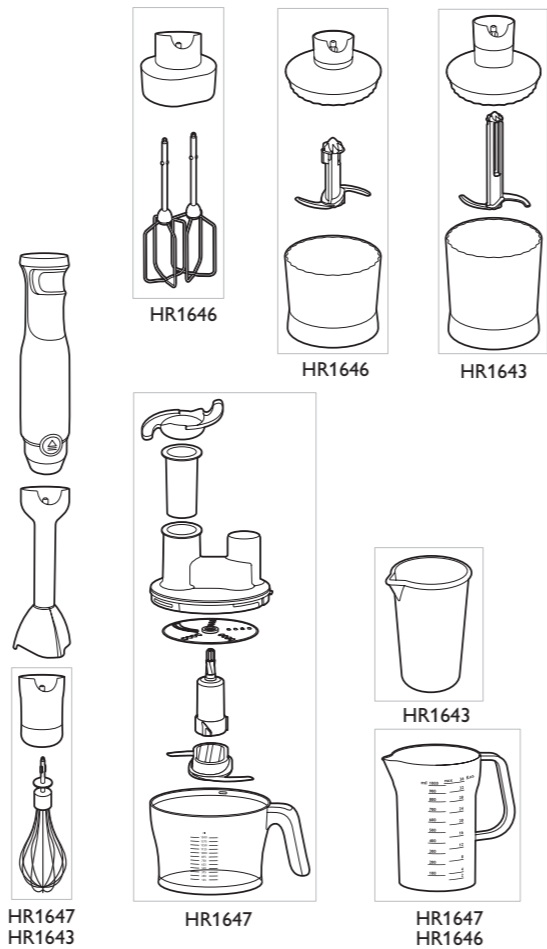

**PHILIPS**

HR1647 HR1643			
HR1646			
HR1646			
Compact HR1646			
XL HR1643			
HR1646			
HR1643			
HR1647 HR1646			
HR1647			
HR1647			
HR1647			
HR1647			

		MAX.		
		100-200 g	30 sec.	
		100-400 ml	60 sec.	
		100-500 ml	60 sec.	
		250 ml	70-90 sec.	
		4 x	120 sec.	
		250 ml	70-90 sec.	
		250 ml	70-90 sec.	
		4 x	120 sec.	
		750 g	180 sec.	
		750 g	120 sec.	
		100 g	5 x 1 sec.	
		120 g (max)	5 sec.	
		20 g	5 sec.	
		50-100 g (max)	15 sec.	
		100 g	20 sec.	
		200 g	5 x 1 sec.	
		200 g	5 sec.	
		200 g	10 sec.	
		30 g	10 sec.	
		200 g	15 sec.	
		200 g	30 sec.	
		100 g	20 sec.	
		80 g	30 sec.	
			500 g	7 x 1 sec.
		300 g	30 sec.	
		100 g	30 sec.	
		300 g (max)	60 sec.	
		500 g	30 sec.	
			200 g	45-60 sec.
		350g	20 sec.	
		3 pieces	20 sec.	
		1 piece	20 sec.	
		500g	20 sec.	
		500g	20 sec.	