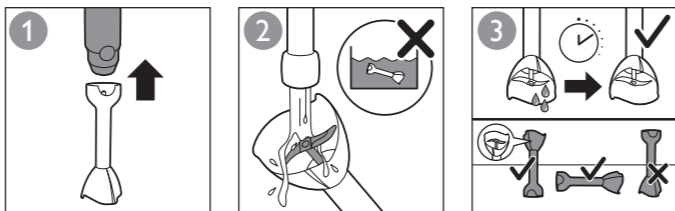

**PHILIPS**

HR1647 HR1643			
HR1646			
HR1646			
Compact HR1646			
XL HR1643			
HR1646			
HR1643			
HR1647 HR1646			
HR1647			
HR1647			
HR1647			
HR1647			

		MAX.		
		100-200 g	30 sec.	
		100-400 ml	60 sec.	
		100-500 ml	60 sec.	
		250 ml	70-90 sec.	
		4 x	120 sec.	
		250 ml	70-90 sec.	
		250 ml	70-90 sec.	
		4 x	120 sec.	
		750 g	180 sec.	
		750 g	120 sec.	
		100 g	5 x 1 sec.	
		120 g (max)	5 sec.	
		20 g	5 sec.	
		50-100 g (max)	15 sec.	
		100 g	20 sec.	
		200 g	5 x 1 sec.	
		200 g	5 sec.	
		200 g	10 sec.	
		30 g	10 sec.	
		200 g	15 sec.	
		200 g	30 sec.	
		100 g	20 sec.	
		80 g	30 sec.	
			500 g	7 x 1 sec.
		300 g	30 sec.	
		100 g	30 sec.	
		300 g (max)	60 sec.	
		500 g	30 sec.	
			200 g	45-60 sec.
		350g	20 sec.	
		3 pieces	20 sec.	
		1 piece	20 sec.	
		500g	20 sec.	
		500g	20 sec.	