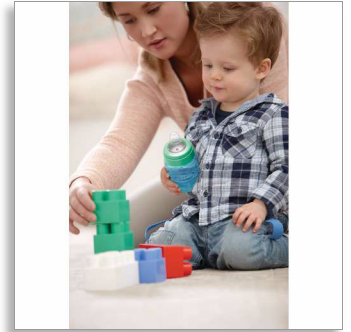

Philips Avent
Spout Cup

Easy sip
9oz/260ml
9m+
boy