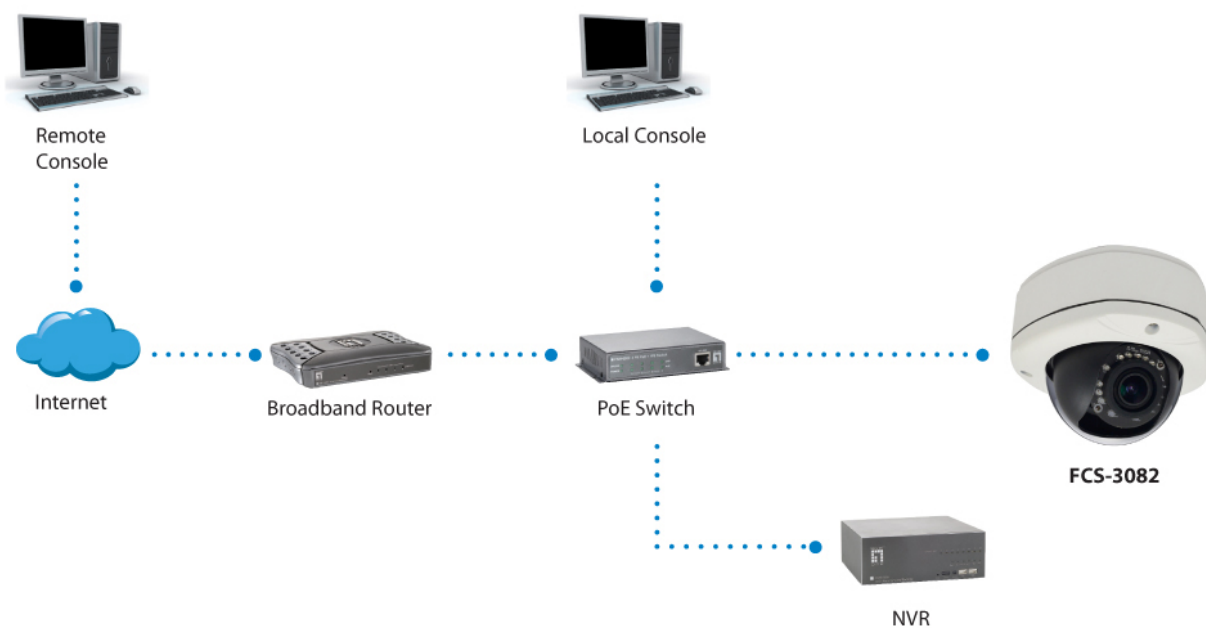

Diagramma

Order Information

FCS-3082

Package Contents

FCS-3082

Kit Viti

Manuale d'installazione rapida

CD - Manuale Utente / Utility

Accessori

CAS-2101

Pendant Cap for Dome Cameras

CAS-2102

Straight tube without bracket for pendant mounting

CAS-2103

Straight tube with bracket for pendant mounting