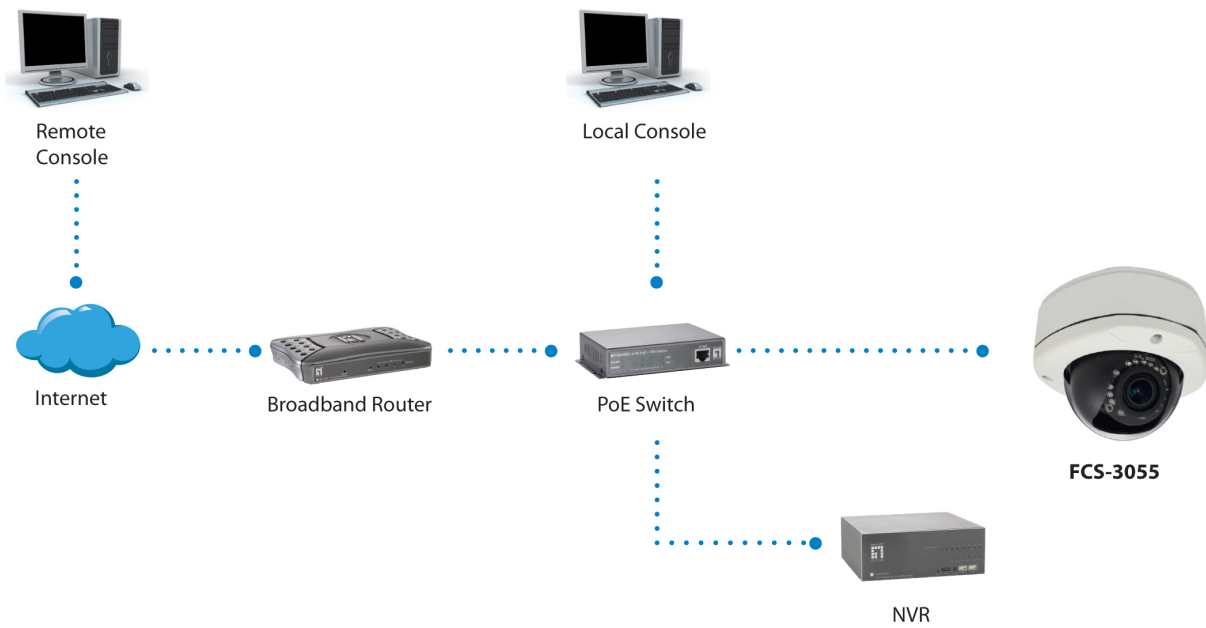

CAS-2104
Extension Tube

CAS-2314
Wall Mount Bracket

CAS-2402
Corner Mount Bracket

CAS-2503
Pole Mount Bracket, Clamping Range 5.25"-8.5"

CAS-3001
Flush Mount Bracket

Diagram

Order Information

FCS-3083

Package Contents

FCS-3083
Screw Kit
Quick Installation Guide
Resource CD (User Manual, Utility, QIG)

Optional Accessory

CAS-2101
Pendant Cap

CAS-2102
Pendant Mount Bracket

CAS-2103
Pendant Mount Bracket