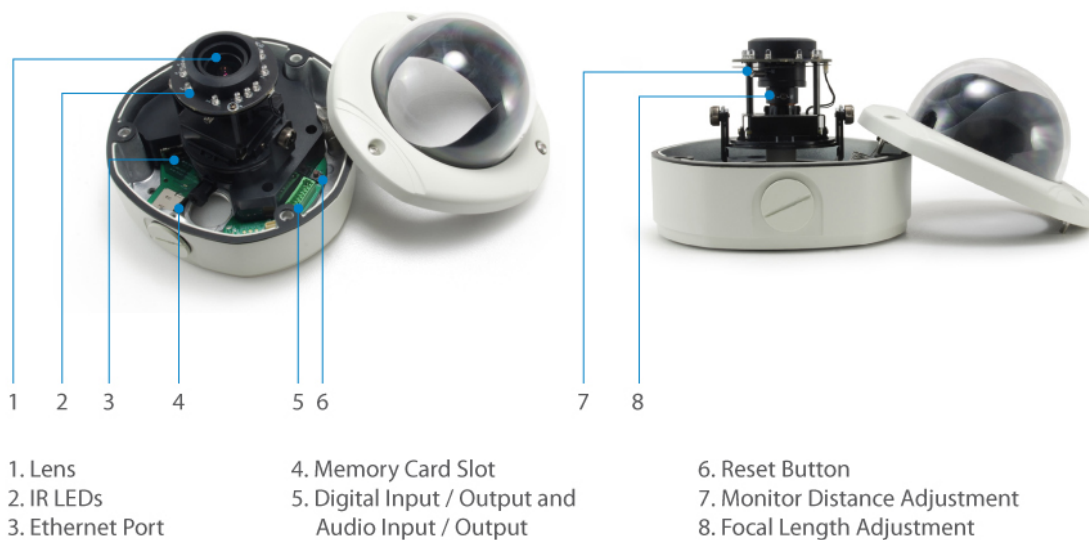

FCS-3083 Version: 1

! Power supply unit is to be ordered separately.

HUBBLE Varifocal Dome IP Network Camera, 5-Megapixel, 802.3af PoE, IR LEDs, Vandalproof, Indoor/Outdoor, two-way audio

Key Features

- 2.8-12 mm adjustable Vari-focal length for wide angle surveillance
- 5-Megapixel high-definition resolution
- Weatherproof IP67-rated housing
- Built-in Micro SDHC/SDXC card slot for local storage
-
- Features WDR (Wide Dynamic Range) to enhance visibility under extremely bright or dark environments
- Vandal-proof IK10-rated housing
- Built-in infrared LEDs for night viewing up to 30m
- Removable IR-cut filter for day and night surveillance
- Video compression: H.264, MJPEG
- Power support: PoE (IEEE 802.3af)
- Free surveillance and CMS (Central Management System) software packages with 64-channel license

Image Sensor:

5-Megapixel 1/3.2" Progressive Scan CMOS

Lens:

Vari-focal, Fixed iris, Manual focus, f2.8-12 mm, F1.4

Port:

1 x RJ-45 10/100 Mbps PoE port
1 x 3.5mm line out
1 x 3.5mm line in
I/O terminal block (1 DI/1 DO)
1 x MicroSDHC/ MicroSDXC card slot

Button/Knob:

Reset Button

Indicator:

Power

IR Cut Filter:

Removable infrared-cut filter for day & night function

IR LED:

15 IR LEDs for illumination up to 30m

Video:

Image Setting: - Adjustable image size, quality and bit rate
- Configurable brightness, sharpness, contrast, saturation, white balance and exposure
- AGC/AWB/AES
- Back Light Compensation (BLC)
- Wide Dynamic Range (WDR), Basic WDR (74 dB)
- 2D Noise Reduction (2DNR)
Streaming: Up to 2 video streams