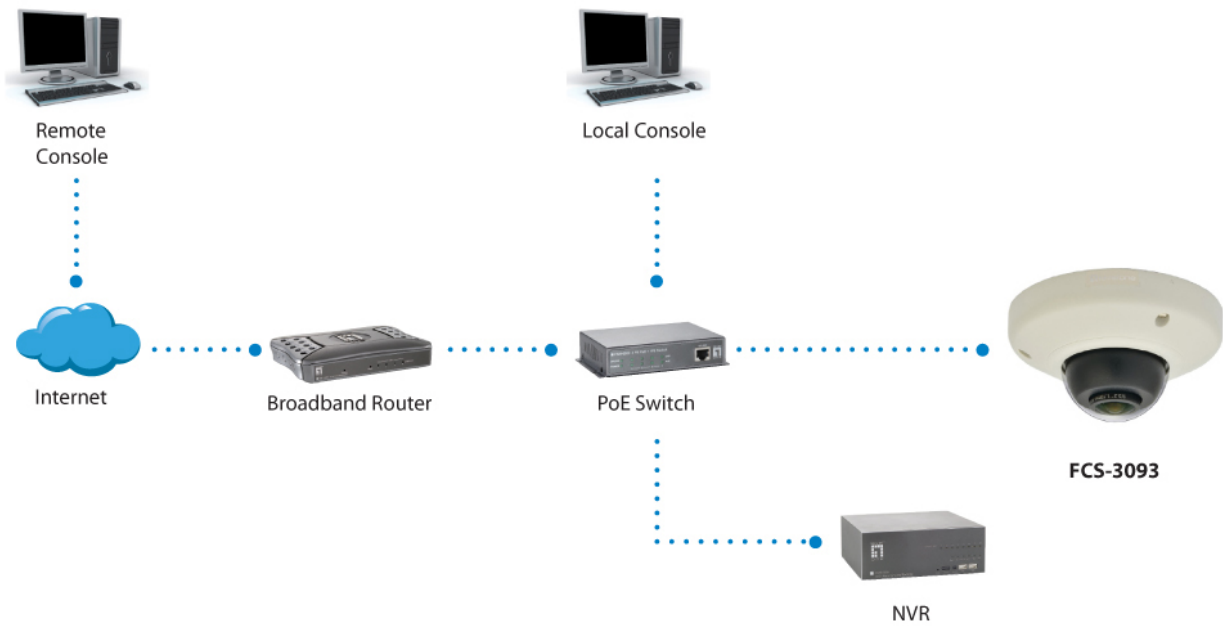

FCS-3093 Version: 1

! Power supply unit is to be ordered separately.

HUBBLE Panoramic Dome IP Network Camera, 5-Megapixel, 802.3af PoE, Vandalproof, Vibrationproof, Indoor/Outdoor

The LevelOne FCS-3093 is a panoramic outdoor IP surveillance camera, offering a full 360 degree view and clear, sharp images in 5 megapixel resolution. LevelOne FCS-3093 comes housed in a low-profile dome mounting, which is perfect for installing in a high area for wide viewing angles, and resists hostile tampering with the camera. The camera is PoE, and can run both power and data through the same Cat.5 cable, making installation fast and flexible. LevelOne FCS-3093 is also weather proof, withstanding operating conditions such as rain, snow, heat, humidity and dust.

Shock proof for rolling stock application

Others

Supported Browsers:

Microsoft Windows 8/7/Vista/XP

Diagram

Order Information

FCS-3093

Package Contents

FCS-3093
Screw Kit
Quick Installation Guide
Resource CD (User Manual, Utility, QIG)

Optional Accessory

CAS-2316
Wall Mount Bracket

No liability or responsibility for any errors or omissions in the content.
Specifications are subject to change without notice.
All mentioned brand names are registered trademarks and property of their owners.
Copyright © Digital Data Communications GmbH, Germany. All Rights Reserved.