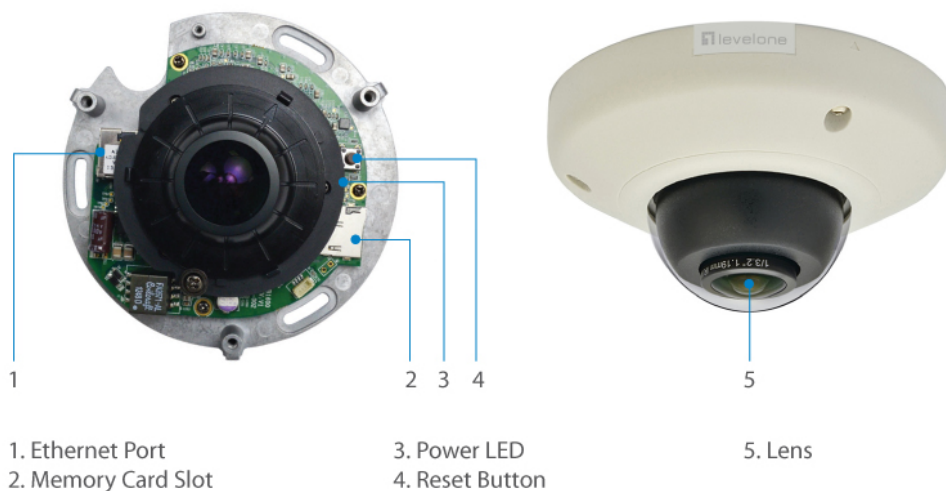

FCS-3093 Version: 1

! Power supply unit is to be ordered separately.

HUBBLE Panoramic Dome IP Network Camera, 5-Megapixel, 802.3af PoE, Vandalproof, Vibrationproof, Indoor/Outdoor

The LevelOne FCS-3093 is a panoramic outdoor IP surveillance camera, offering a full 360 degree view and clear, sharp images in 5 megapixel resolution. LevelOne FCS-3093 comes housed in a low-profile dome mounting, which is perfect for installing in a high area for wide viewing angles, and resists hostile tampering with the camera. The camera is PoE, and can run both power and data through the same Cat.5 cable, making installation fast and flexible. LevelOne FCS-3093 is also weather proof, withstanding operating conditions such as rain, snow, heat, humidity and dust.

Key Features

- Built-in Micro SDHC/SDXC card slot for local storage
- Weatherproof IP68-rated housing
- 5-Megapixel high-definition resolution
- Offers various 360°/180° video modes for panoramic wide-angle surveillance
-
- Features WDR (Wide Dynamic Range) to enhance visibility under extremely bright or dark environments
- Vandal-proof IK10-rated housing
- Shockproof for rolling stock application
- Video compression: H.264, MJPEG
- Power support: PoE (IEEE 802.3af)
- Free surveillance and CMS (Central Management System) software packages with 64-channel license

Image Sensor:

5-Megapixel 1/3.2" Progressive Scan CMOS

Lens:

Fixed focal, Fixed iris, Fixed focus, f1.19mm, F2.0

Port:

1 x RJ-45 10/100 Mbps PoE port
1 x Mic in
1 x MicroSDHC/ MicroSDXC card slot

Button/Knob: