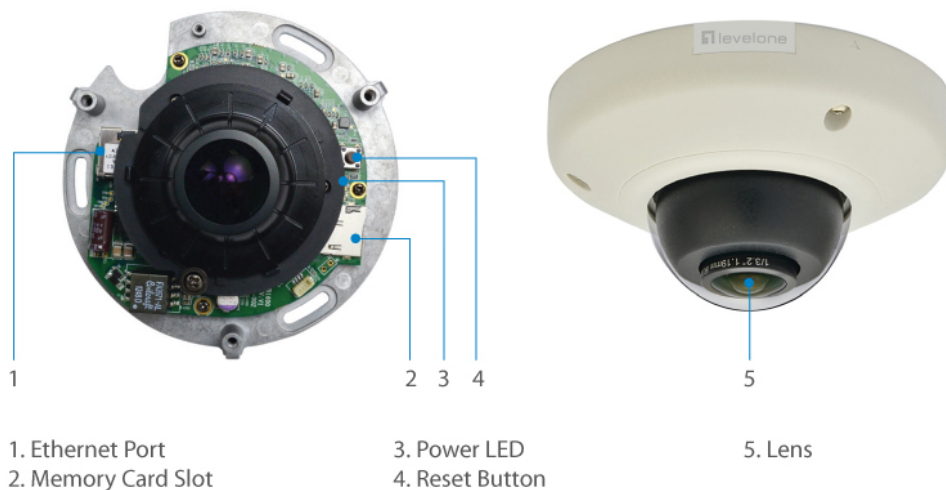

FCS-3092 Version: 1

! Power supply unit is to be ordered separately.

HUBBLE Panoramic Dome IP Network Camera, 5-Megapixel, 802.3af PoE, Vandalproof

The LevelOne FCS-3092 is a panoramic IP surveillance camera, offering a full 360 degree view and clear, sharp images in 5 megapixel resolution. LevelOne FCS-3092 comes housed in a low-profile dome mounting, which is perfect for installing on a ceiling. The camera is PoE, and can run both power and data through the same Cat.5 cable, making installation fast and flexible. An excellent choice for large areas that require wide-ranging surveillance.

Key Features

- Built-in Micro SDHC/SDXC card slot for local storage
- 5-Megapixel high-definition resolution
- Offers various 360°/180° video modes for panoramic wide-angle surveillance
- Features WDR (Wide Dynamic Range) to enhance visibility under extremely bright or dark environments
- Vandal-proof IK08-rated housing
- Video compression: H.264, MJPEG
- Power support: PoE (IEEE 802.3af)
- Free surveillance and CMS (Central Management System) software packages with 64-channel license

Image Sensor:

5-Megapixel 1/3.2" Progressive Scan CMOS

Lens:

Fixed focal, Fixed iris, Fixed focus, f1.19mm, F2.0

Port:

1 x RJ-45 10/100 Mbps PoE port
1 x MicroSDHC/ MicroSDXC card slot

Button/Knob:

Reset Button