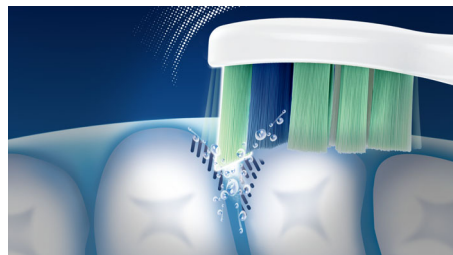

Provides better plaque removal and access to back teeth; brushing twice a day every day with this brush can help reduce cavities

Up to 7x better plaque removal

Removes up to 7x more plaque than a manual toothbrush for a superior clean

Sonic technology

Our sonic technology creates a unique dynamic cleaning action that drives fluid deep between teeth and along the gumline for a thorough-yet-gentle clean

Safe and gentle

The gentle motion of this Philips Sonicare power toothbrush is safe for dental work, including orthodontics, implants and veneers, so you can brush without worry.

Better access to back teeth

Slim, angled brush head provides better access to back teeth and hard-to-reach places

Better in hard-to-reach areas

The slim, angled neck and easy-grip handle of this toothbrush helps with better cleaning in hard-to-reach areas than a manual toothbrush