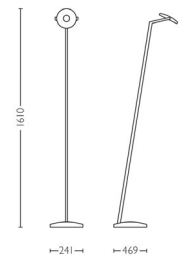

42250/30/LG