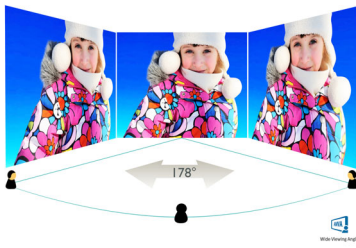

Vivid pictures every time

- AMVA LED for wide-view super-high contrast, vivid images
- SmartContrast for rich black details
- 16:9 Full HD display for best viewing experience
- Easy display performance tuning with SmartControl Lite

PHILIPS

LCD monitor with LED backlight
V Line 27" (68.6 cm)

273V5QHAB/00

Highlights

AMVA LED display

Philips AMVA LED display uses an advanced multi-domain vertical alignment technology which gives you super-high static contrast ratios for extra vivid and bright images. While standard office applications are handled with ease, it is especially suitable for photos, web-browsing, movies, gaming, and demanding graphical applications. It's optimized pixel management technology gives you 178/178 degree extra wide viewing angle, resulting in crisp images even in 90 degree pivot mode

Specifications

Picture/Display

- LCD panel type: AMVA LCD
- Backlight type: W-LED system
- Panel Size: 27 inch / 68.6 cm
- Effective viewing area: 597.6 (H) x 336.15 (V)
- Aspect ratio: 16:9
- Optimum resolution: 1920 x 1080 @ 60 Hz
- Response time (typical): 12 ms
- SmartResponse (typical): 4 ms (Gray to Gray)
- Brightness: 300 cd/m²
- SmartContrast: 10,000,000:1
- Contrast ratio (typical): 3000:1
- Pixel pitch: 0.311 x 0.311 mm
- Viewing angle: 178° (H) / 178° (V), @ C/R > 10
- Display colors: 16.7 M
- Scanning Frequency: 30 -83 kHz (H) / 56 -75 Hz (V)
- sRGB