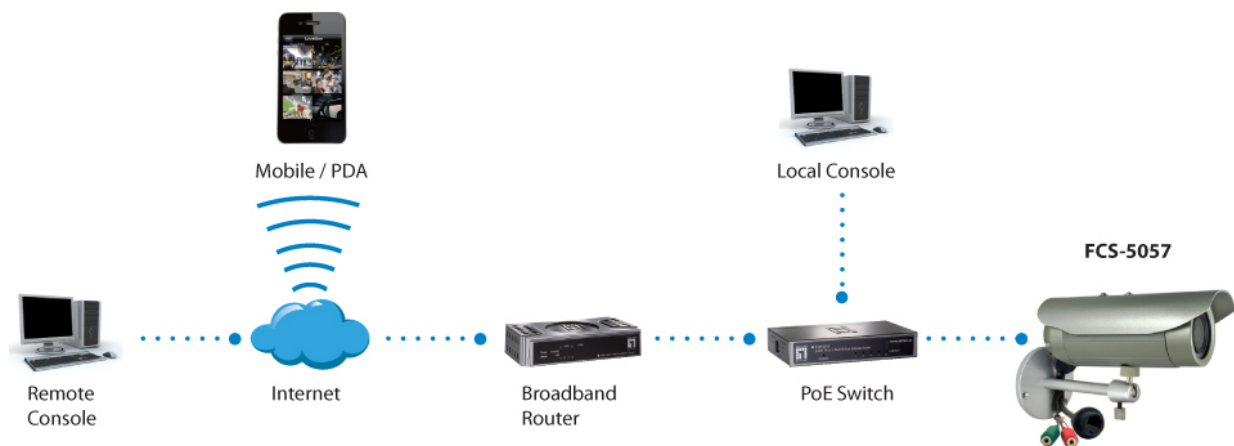

Weather proof IP68-rated housing

Vandal proof IK10-rated

Others**Supported Browsers:**

Microsoft Windows 8/7/Vista/XP

Diagram

Order Information

FCS-5057

Package Contents

FCS-5057
Wall Mount Kit
Quick Installation Guide
Resource CD (User Manual, Utility, QIG)

Optional Accessory

CAS-2402
Corner Mount Bracket

CAS-2503
Pole Mount Bracket, Clamping Range 5.25"-8.5"

CAS-3103
Wall Mount Bracket