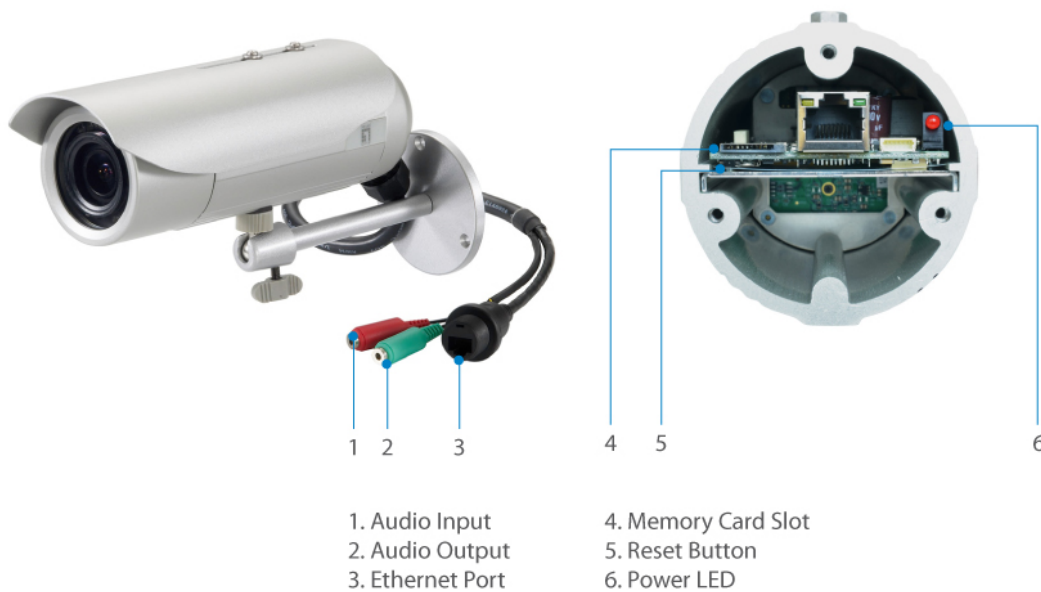

FCS-5057 Version: 1

! Power supply unit is to be ordered separately.

HUBBLE Varifocal IP Network Camera, 3-Megapixel, 802.3af PoE, IR LEDs, Vandalproof, two-way audio, Indoor/Outdoor

Key Features

- Built-in Micro SDHC/SDXC card slot for local storage
- Weatherproof IP66-rated housing
- 2.8-12 mm adjustable Vari-focal length for wide angle surveillance
- 3-Megapixel high-definition resolution
-
- Features WDR (Wide Dynamic Range) to enhance visibility under extremely bright or dark environments
- Vandal-proof IK10-rated housing
- Built-in infrared LEDs for night viewing up to 30m
- Video compression: H.264, MJPEG
- Removable IR-cut filter for day and night surveillance
- Power support: PoE (IEEE 802.3af)
- Free surveillance and CMS (Central Management System) software packages with 64-channel license

Image Sensor:

3-Megapixel 1/3.2" Progressive Scan CMOS

Lens:

Vari-focal, Fixed iris, Manual focus, f2.8-12mm, F1.4

Port:

1 x RJ-45 10/100 Mbps PoE Port

1 x 3.5mm line out

1 x 3.5mm line in

I/O terminal block (1 DI/1 DO)

1 x MicroSDHC/ MicroSDXC card slot

Button/Knob:

Reset Button

Indicator:

Power

IR Cut Filter:

Removable infrared-cut filter for day & night function