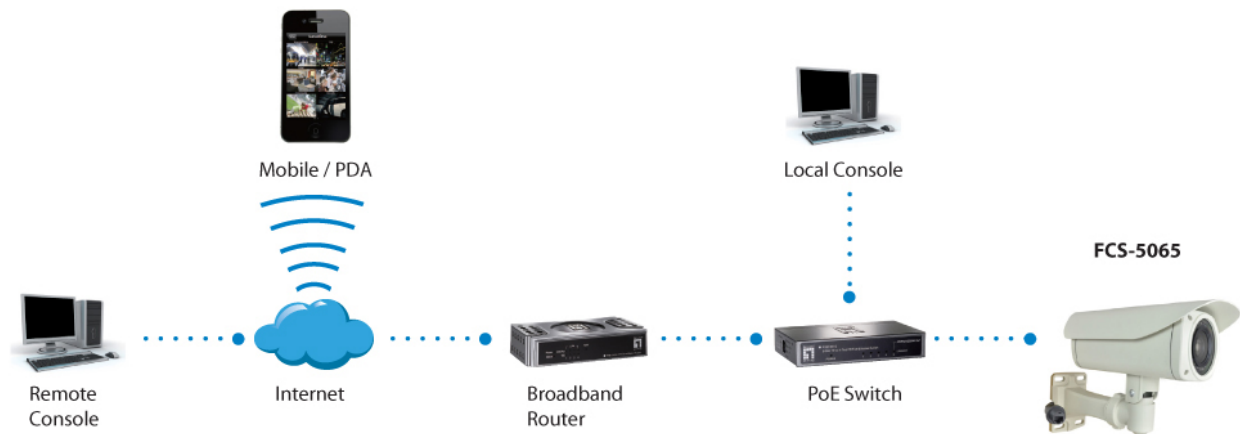

Diagramm

Order Information

FCS-5065

Package Contents

FCS-5065
Wandmontageset
Quick Installation Guide
Ressource CD (Bedienungsanleitung, Hilfsprogramm, QIG)

Zubehör

CAS-2504

Stangenmontagehalterung, Klemmbereich 3.25"-7"

CAS-3300

Ceiling Mount Bracket

No liability or responsibility for any errors or omissions in the content.
Specifications are subject to change without notice.
All mentioned brand names are registered trademarks and property of their owners.
Copyright © Digital Data Communications GmbH, Germany. All Rights Reserved.