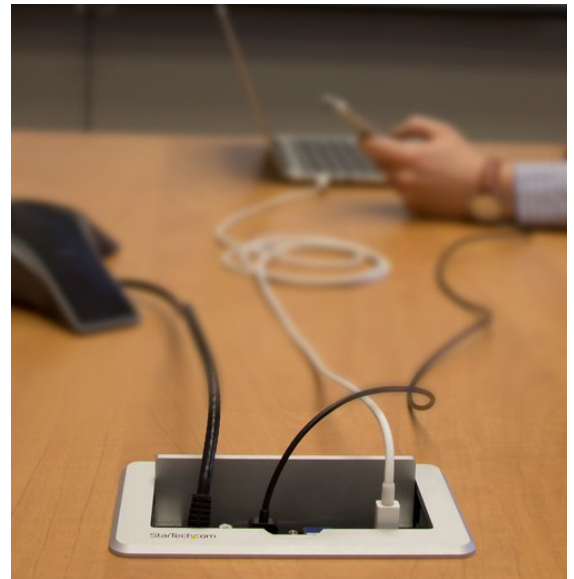

Conference Table Box for AV Connectivity

Product ID: BOX4HDECP

This connectivity box for conference tables features a concealed, in-table design that lets you connect a VGA, Mini DisplayPort, HDMI or composite video source device to an HDMI display or projector. When the video switch isn't in use, you can simply slide the stylish cover panel over the connectors, hiding them inside the table or podium surface.

Convenient accessibility

Presenters can conveniently share content from their own device with the table top switch automatically converting any attached audio/video source device into a single HDMI output. The switch box also offers stylish integration into your modern boardroom or classroom with a discreet hideaway panel. For added convenience the BOX4HDECP features a USB charging port to charge your mobile device and an Ethernet pass-through port for Internet connectivity in boardrooms where Wi-Fi® is not available.

Collaborate easily

The A/V switch makes your large display accessible to any presenter's video source device, by installing directly into the surface of your table or podium, and automatically outputs the most recently connected video source. Plus, support for high-definition video resolutions up to 1920x1080 (1080p) ensures that the quality of your presentation is maintained.

The BOX4HDECP is backed by a StarTech.com 2-year warranty, and free lifetime technical support.

Certifications, Reports and Compatibility

Applications

- Build directly into a boardroom table for video presentations and video conferencing
- Build into a podium, for live presentation control
- Connect your device to a projector or large display and switch from one computer to another, or to a mobile device automatically, to collaborate during a boardroom meeting
- Use in a boardroom or classroom where a projector or display may not have the required connectivity ports
- Hide your unsightly cables and switch box by building directly into your table or podium